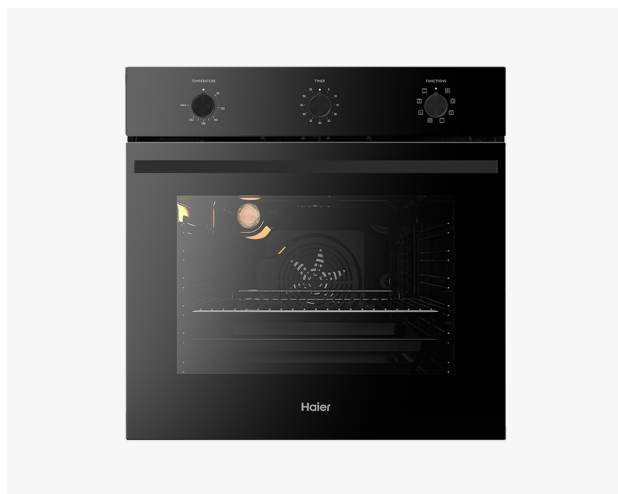

## Oven, 60cm, 7 Function

Black

In a refined monochromatic black glass design, this oven delivers even convection heating and plenty of space for multi-shelf cooking.

- Monochromatic black glass design to match the Haier family of kitchen appliances
- Seven oven functions including Pastry Plus, Pizza Plus and Fan Forced
- Even convection heating on every shelf

### DIMENSIONS

<b>Height</b>	<b>595mm</b>
<b>Width</b>	<b>595mm</b>
<b>Depth</b>	<b>569mm</b>