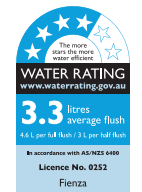

Cleaning & Care

- The toilet seat may be removed for cleaning - depress the quick release buttons and lift up.
- Clean only with a soft cloth or sponge using warm water and mild soap or detergent. Do not use any abrasive cleaning materials.
- Do not use any solvents or corrosive liquids.
- Note that use of clip-on deodorisers will affect flushing performance on rimless suites.