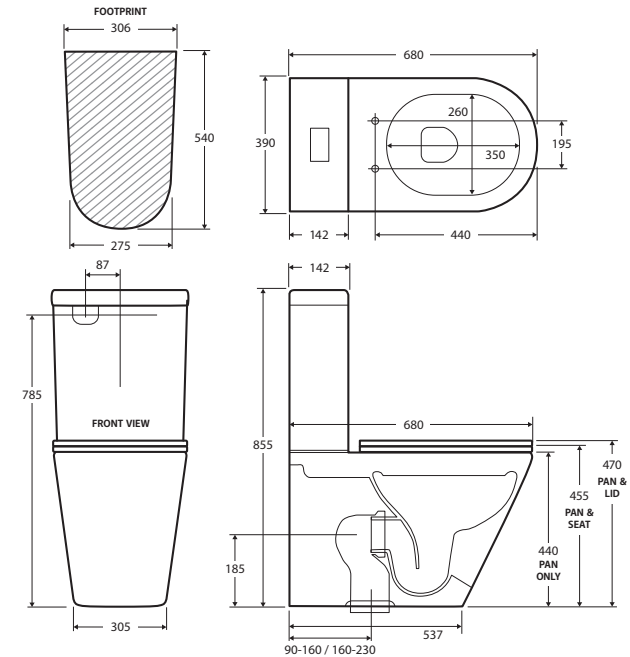

## Kaya® BACK-TO-WALL TOILET SUITE WITH SLIM SEAT

### Features

- Rimless hygienic flush
- Extra height pan
- Gloss white finish
- Large, easy-push chrome flush buttons
- Concealed design for easy cleaning
- UF quick release, soft close slim seat
- High quality, R&T flush mechanism
- Top or bottom inlets:
  - Left top inlet
  - Left or right bottom inlet
- Available as P-Trap or S-Trap
- WELS 4 Star rated, 4.6L/3L (3.3L average flush)

### Available in

P-Trap  
**K021P**

S-Trap 90-160  
**K021A**

S-Trap 160-230  
**K021B**

While we aim to ensure specifications are correct at the time of publication, Fienza reserves the right to make modifications without prior notice. Physical colour may vary from image shown. All measurements are shown in millimetres. For ceramic products, please allow +/- 10 mm tolerance for manufacturing variance. Always use physical product measurements for mark-ups and roughing-in as the technical drawing may differ from actual product received.