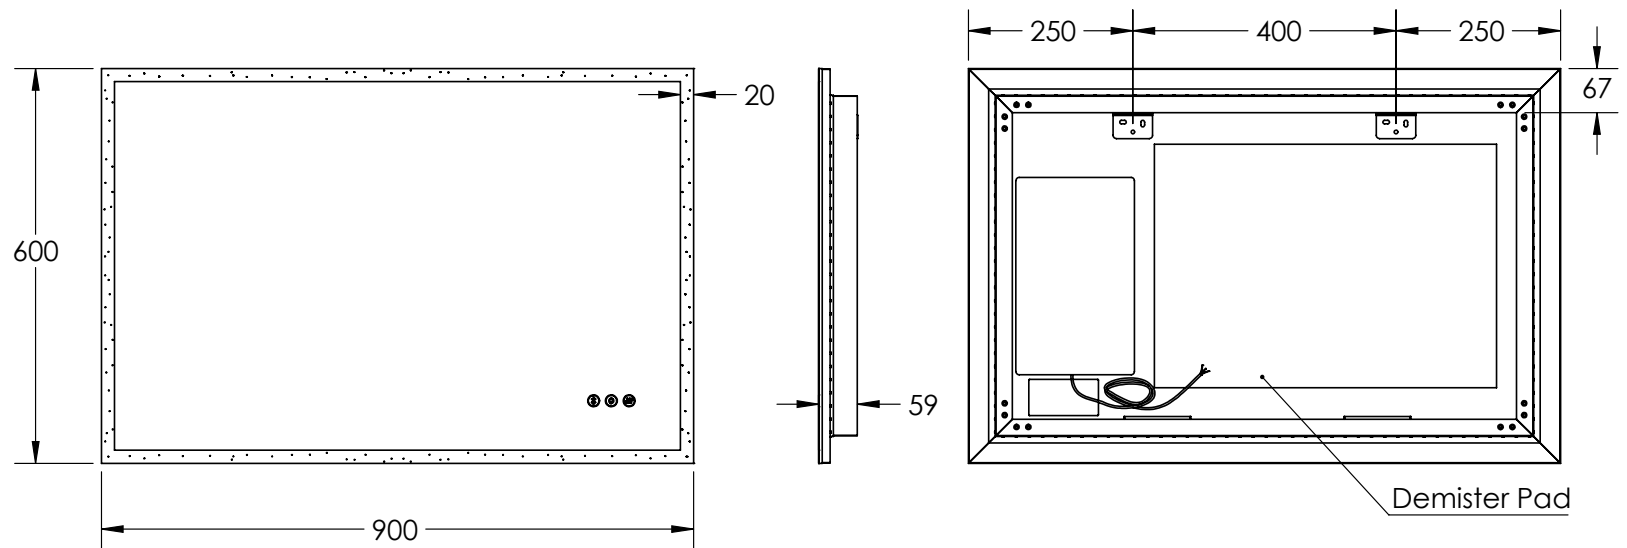

KARA 900DB

LED MIRROR

PRODUCT CODE

K9060DB

SPECIFICATIONS

WIDTH	900mm
HEIGHT	600mm
DEPTH	59mm
WEIGHT	14kg

FEATURES

- Copper Free Mirror
- LED Lighting (Adjustable Colour Temperature)
- Backlit
- Touch Sensor
- Demister with 1 Hour Auto Cut-off
- Bluetooth Speakers

LIGHTING SPECIFICATIONS

CCT	2700K - 6500K
CRI	>80

INSTALLATION

- Wall mount
- Hardwire
- Input voltage: 220-240v 50Hz

Disclaimer: All LED Products requiring hardwiring must be installed by a licensed electrician in accordance with local regulations. Sizes are in mm and nominal and should be checked prior to installation. Actual colours may vary so please check colour samples before ordering. Installation is acceptance of our products. Installation of faulty, warped, chipped or damaged products will void our warranty.