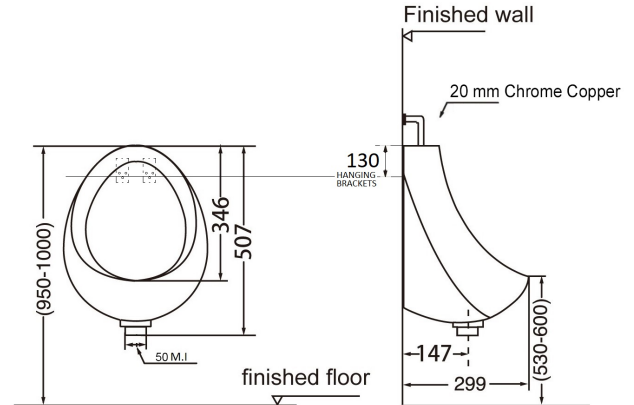

Leon Ceramic Urinal - Top Inlet Bottom Outlet

Code: LE360UR

TRADITIONAL & HAMPTONS STYLE SPECIALISTS

Specifications

- Material: Ceramic
- Finish: White Gloss
- Water supply: Top (exposed)
- Waste outlet: To be used with external trap S Trap (exposed)
- Includes wall hanging brackets and fixings and rubber connectors
- Watermark approved to Australian standards.