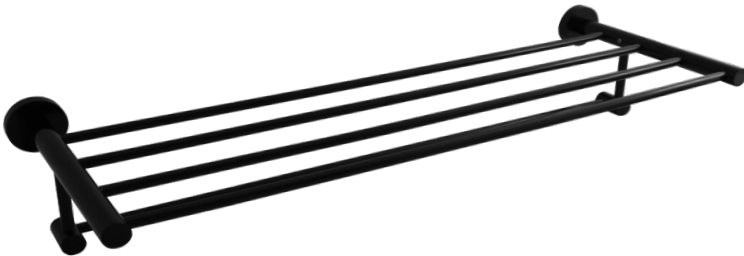

**LOUI TOWEL RACK**

**PRODUCT CODE:** LR4000BK

The Loui range is a favorite of ours featuring a modern curved design to suit a variety of bathrooms. With the addition of new lines, available in Chrome and Black gloss finish for durability - the Loui range offers a complete solution and value for money.

This wide range will suit builders, renovators and savvy designers. The best part is that Loui Accessories are styled to compliment our beautiful range of high quality Showers and Mixers.

**FEATURES:**

- / 630mm Length
- / Suitable to stack or hang towels
- / Solid body construction
- / Modern circular design
- / High quality Gloss Black Finish
- / Matching Full Range

**WARRANTY:** 2 Year Warranty\*

AVAILABLE IN CHROME & BLACK