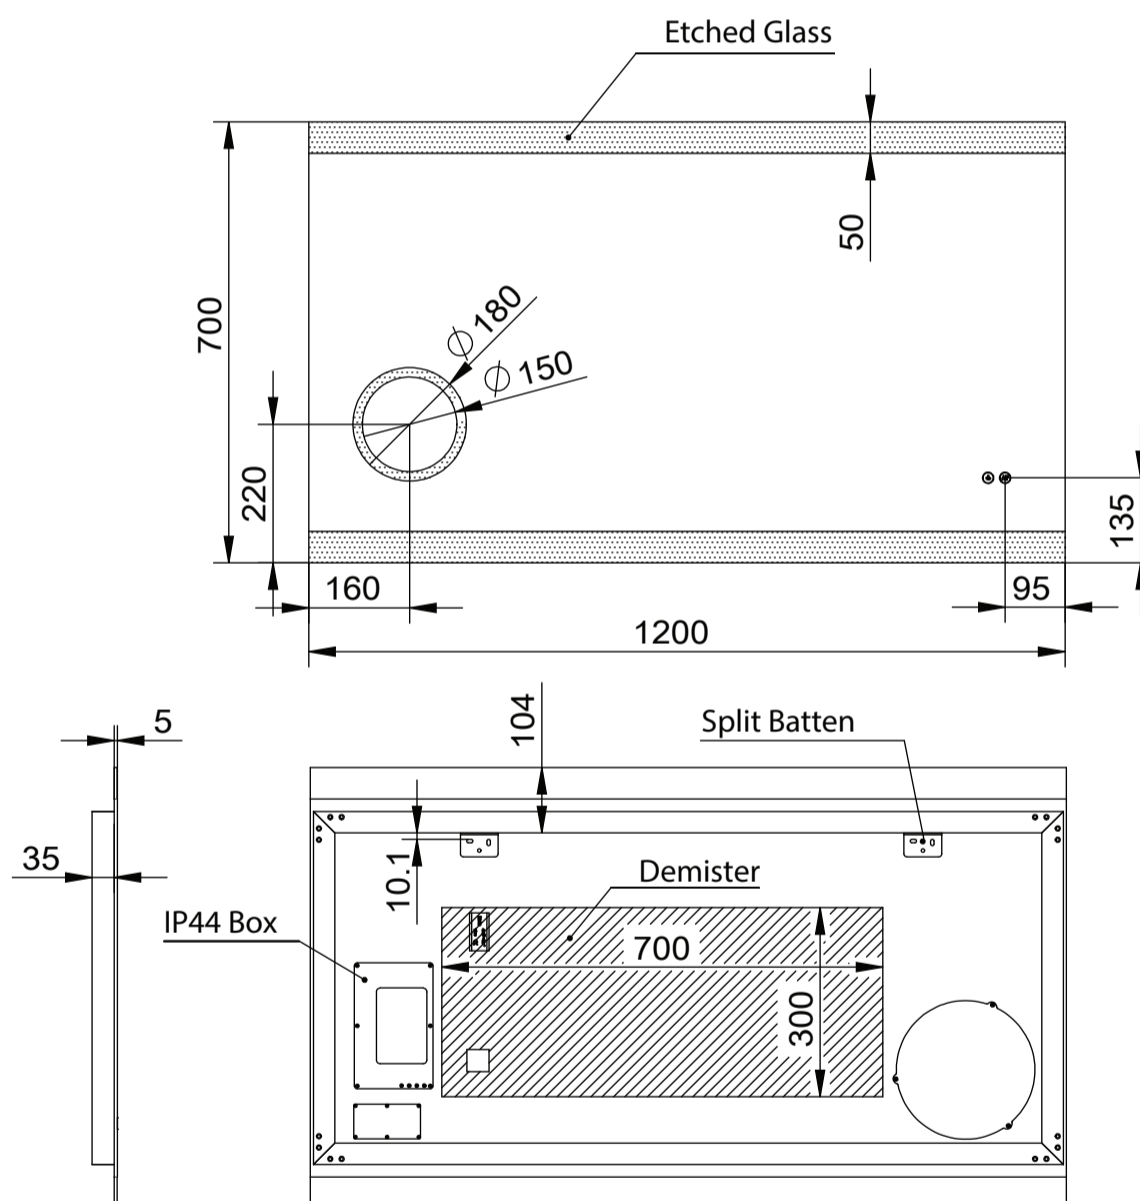

MIRO 1200DM

M120DM

Size (mm):

Width	1200
Height	700
Depth	50

Features

- LED Lighting
- Copper Free Mirror
- Demister (1 Hour Auto Cut-off)
- 3x Magnifier

WARRANTY
5 years

*Conditions apply