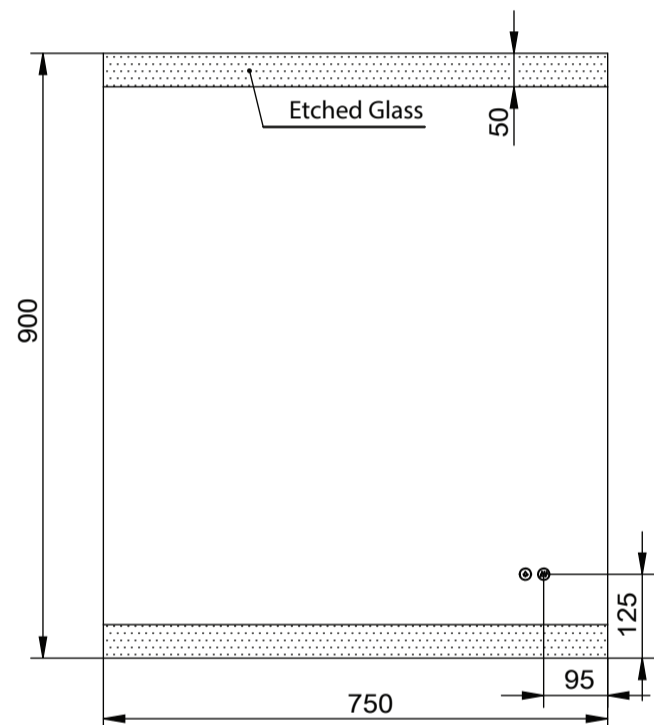

Features

LED Lighting

Demister (1 Hour Auto Cut-off)

Copper Free Mirror

WARRANTY
5 years

*Conditions apply

To clean this mirror, wipe it with a soft microfiber cloth or a lint free cloth that has been rinsed in warm water and wrung out well, then rub the mirror gently with a soft dry cloth.

PLEASE do not use glass or window cleaner, or other cleaners with chemical agents. These may damage the silver coating and brown marks can result.

Please confirm all particulars with your sales consultant or refer to our website for more information prior to purchase.