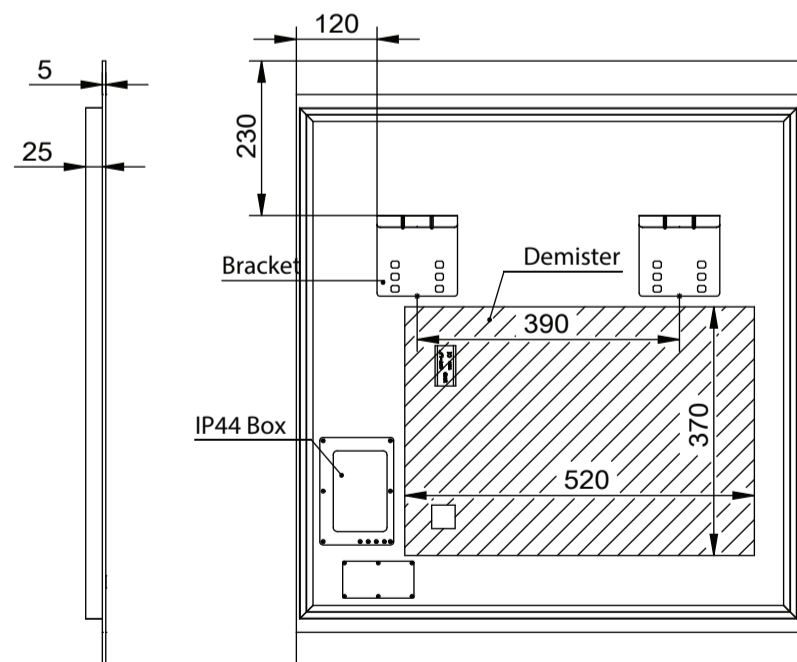

Features

LED Lighting

Demister (1 Hour Auto Cut-off)

Copper Free Mirror

WARRANTY
5 years

*Conditions apply

To clean this mirror, wipe it with a soft microfiber cloth or a lint free cloth that has been rinsed in warm water and wrung out well, then rub the mirror gently with a soft dry cloth.

PLEASE do not use glass or window cleaner, or other cleaners with chemical agents. These may damage the silver coating and brown marks can result.

Please confirm all particulars with your sales consultant or refer to our website for more information prior to purchase.