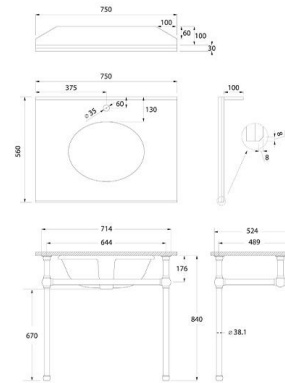

Mayer Basin Stand With 75 x 55 Real Carrara Marble Top

TRADITIONAL & HAMPTONS STYLE SPECIALISTS

BATHROOM | KITCHEN | LAUNDRY

Specifications

- Tap holes available: one or three
- Top Material: Genuine Italian Carrara marble
- Basin Material: Ceramic
- Requires Waste: 32mm with overflow
- Finishes available: Chrome, Brushed Brass PVD, or Brushed Nickel PVD.
- Strong 21 gauge pipe structure (0.75mm)
- Fully adjustable in height, width and depth
- Made from raw brass not recycled brass for a perfect finish and longevity
- Slat shelf or marble shelf holds up to 30kg