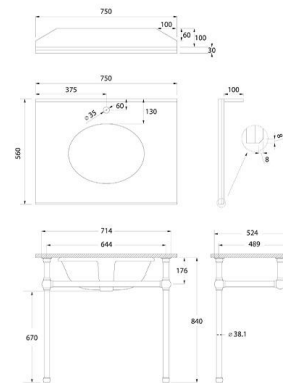

Mayer Basin Stand With 75 x 55 Real Carrara Marble Top

TRADITIONAL & HAMPTONS STYLE SPECIALISTS

Specifications

- Tap holes available: one or three
- Top Material: Genuine Italian Carrara marble
- Basin Material: Ceramic
- Requires Waste: 32mm with overflow
- Finishes available: Chrome, Brushed Brass PVD, or Brushed Nickel PVD.
- Strong 21 gauge pipe structure (0.75mm)
- Fully adjustable in height, width and depth
- Made from raw brass not recycled brass for a perfect finish and longevity
- Slat shelf or marble shelf holds up to 30kg