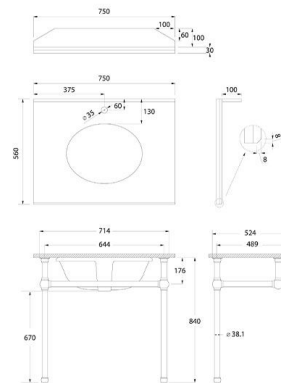

Mayer Basin Stand With 75 x 55 Real Carrara Marble Top

TRADITIONAL & HAMPTONS STYLE SPECIALISTS

BATHROOM | KITCHEN | LAUNDRY

Specifications

- Tap holes available: one or three
- Top Material: Genuine Italian Carrara marble
- Basin Material: Ceramic
- Requires Waste: 32mm with overflow
- Finishes available: Chrome, Brushed Brass PVD, or Brushed Nickel PVD.
- Strong 21 gauge pipe structure (0.75mm)
- Fully adjustable in height, width and depth
- Made from raw brass not recycled brass for a perfect finish and longevity
- Slat shelf or marble shelf holds up to 30kg