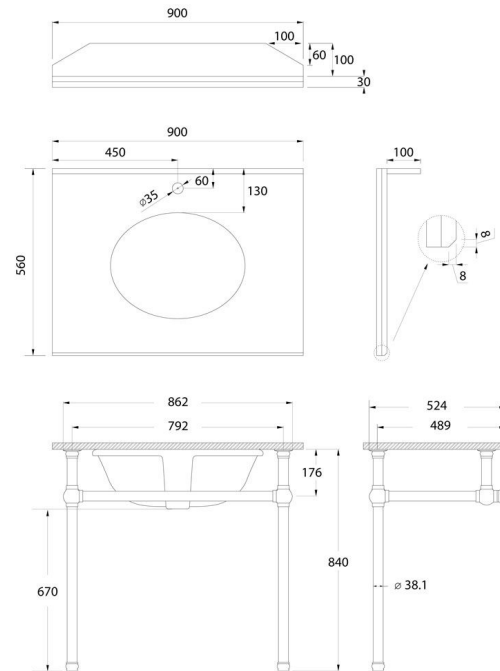

## Mayer Basin Stand With 90 x 55 Real Carrara Marble Top

### Specifications

- Tap holes available: one or three
- Top Material: Genuine Italian Carrara marble
- Basin Material: Ceramic
- Requires Waste: 32mm with overflow
- Finishes available: Chrome, Brushed Brass PVD, or Brushed Nickel PVD.
- Strong 21 gauge pipe structure (0.75mm)
- Fully adjustable in height, width and depth
- Made from raw brass not recycled brass for a perfect finish and longevity
- Slat shelf or marble shelf holds up to 30kg