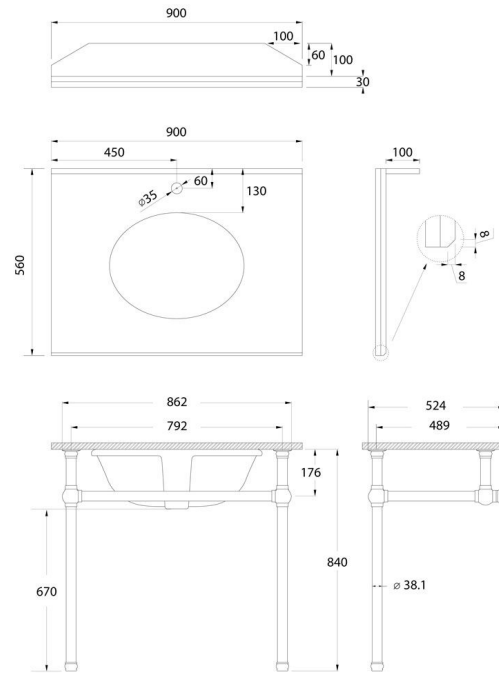

Mayer Basin Stand With 90 x 55 Real Carrara Marble Top

Specifications

- Tap holes available: one or three
- Top Material: Genuine Italian Carrara marble
- Basin Material: Ceramic
- Requires Waste: 32mm with overflow
- Finishes available: Chrome, Brushed Brass PVD, or Brushed Nickel PVD.
- Strong 21 gauge pipe structure (0.75mm)
- Fully adjustable in height, width and depth
- Made from raw brass not recycled brass for a perfect finish and longevity
- Slat shelf or marble shelf holds up to 30kg

Product Options

MA900WS.: Mayer Chrome Washstand With 90 x 55 Real Carrara Marble Top

MA901WS-MB: Mayer Matte Black Washstand With 90 x 55 Real Carrara Marble Top

MA902WS-BB: Mayer Brushed Brass Washstand With 90 x 55 Real Carrara Marble Top