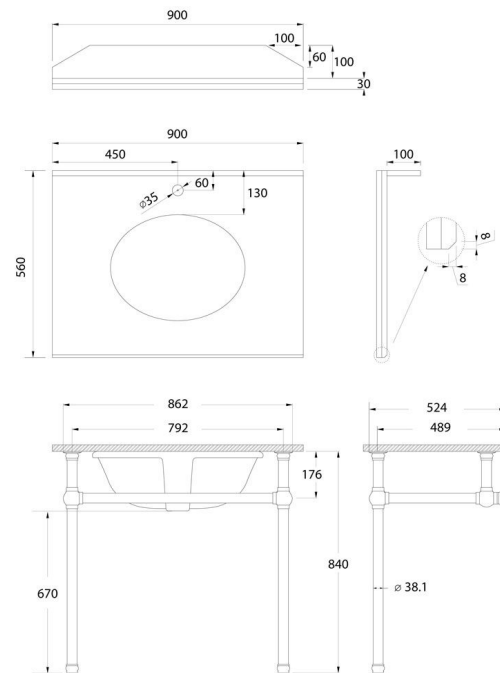

Mayer Basin Stand With 90 x 55 Real Carrara Marble Top

Specifications

- Tap holes available: one or three
- Top Material: Genuine Italian Carrara marble
- Basin Material: Ceramic
- Requires Waste: 32mm with overflow
- Finishes available: Chrome, Brushed Brass PVD, or Brushed Nickel PVD.
- Strong 21 gauge pipe structure (0.75mm)
- Fully adjustable in height, width and depth
- Made from raw brass not recycled brass for a perfect finish and longevity
- Slat shelf or marble shelf holds up to 30kg

Product Options

MA900WS.: Mayer Chrome Washstand With 90 x 55 Real Carrara Marble Top

MA901WS-MB: Mayer Matte Black Washstand With 90 x 55 Real Carrara Marble Top

MA902WS-BB: Mayer Brushed Brass Washstand With 90 x 55 Real Carrara Marble Top