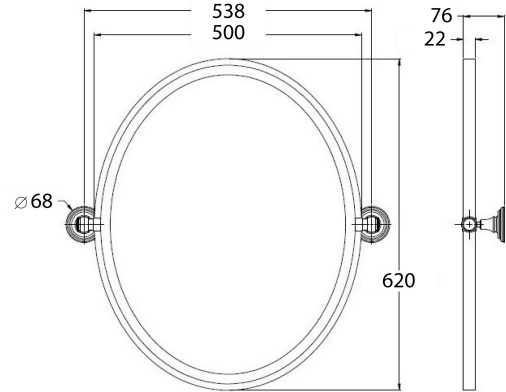

Mayer Pivot Oval Mirror

Code: MAO460

BATHROOM | KITCHEN | LAUNDRY | TRADITIONAL & HAMPTONS STYLE SPECIALISTS

Specifications

- Finish: Matte black Electroplated, Brushed Brass PVD, Brushed Nickel PVD
- Thick-plated bevelled mirror
- Includes concealed sturdy wall brackets.
- Tilts to the perfect viewing angle
- Available in Chrome, Matte Black, Brushed Nickel or Brushed Brass Frame