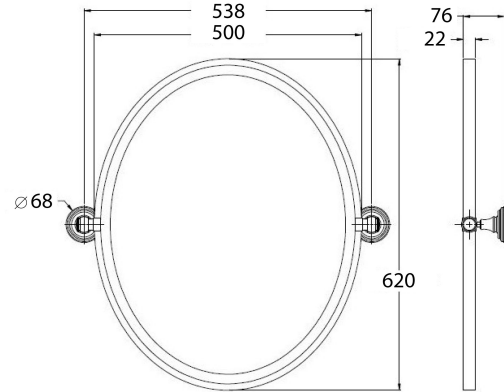

Mayer Brushed Brass Pivot Oval Mirror

Code: MAO461-BB

BATHROOM | KITCHEN | LAUNDRY | TRADITIONAL & HAMPTONS STYLE SPECIALISTS

Specifications

- Finish: Matte black Electroplated, Brushed Brass PVD, Brushed Nickel PVD
- Thick-plated bevelled mirror
- Includes concealed sturdy wall brackets.
- Tilts to the perfect viewing angle
- Available in Chrome, Matte Black, Brushed Nickel or Brushed Brass Frame