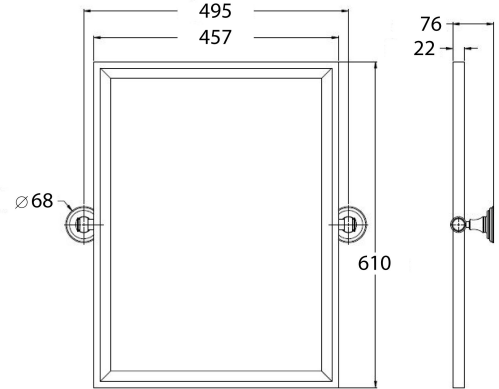

Mayer Pivot Rectangle Mirror

Code: MAR460

BATHROOM | KITCHEN | LAUNDRY | TRADITIONAL & HAMPTONS STYLE SPECIALISTS

Specifications

- Finish: Matte black Electroplated, Brushed Brass PVD, Brushed Nickel PVD
- Thick-plated bevelled mirror
- Includes concealed sturdy wall brackets.
- Tilts to the perfect viewing angle
- Available in Chrome, Matte Black, Brushed Nickel or Brushed Brass Frame