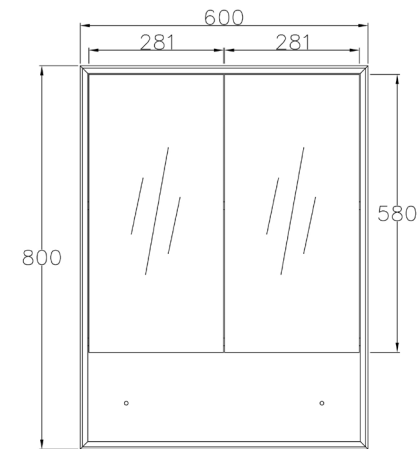

BOSTON

SHAVING CABINET

600MM

FEATURES

Product Code	MASV600B
Cabinet	600x800x150mm
Configuration	Wall Mounted
Doors	2 Door Soft closing
Handle	Fingerpull grain
Finish	Black Satin Moisture Resistant Plywood
Interior Finish	Black Satin
Mirror	Exterior Mirror 5mm Copper-free mirror

Screw Stickers x4

Screw cover x4

Specification

FRONT VIEW

FRONT VIEW

Contact Us

Inspire Bathware
Head office
109 Orchard Rd,
Chester Hill, NSW 2162
PH: 02 9772 1306