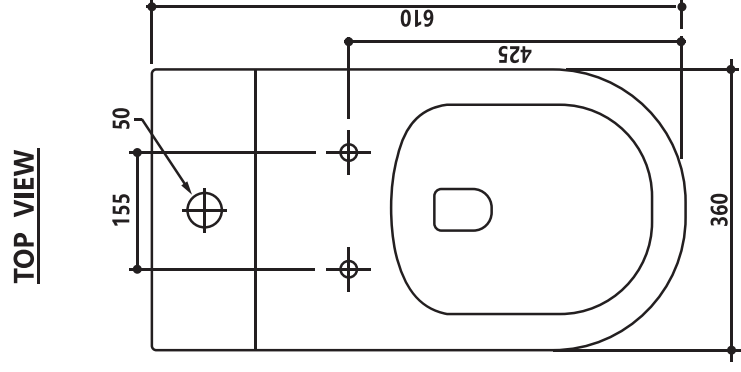

Great Services, Great Design, Great Product

Sandra Short Project Wall Faced Rimless Toilet Suite
3.5L Average Flush Registration No: **L07172**

Product Code: **MB-021**

Short Project Rimless Two-pieces Wall Faced Toilet Suite

Size: 610X350X850mm

S-trap: 75-190mm

P-trap: 180mm

Soft Closing Slim Toilet Seat

SANDRA MB-021

Product Warranty-For warranty protection use a licensed plumber

15 Years Warranty on Ceramic

3 Years Warranty on Parts