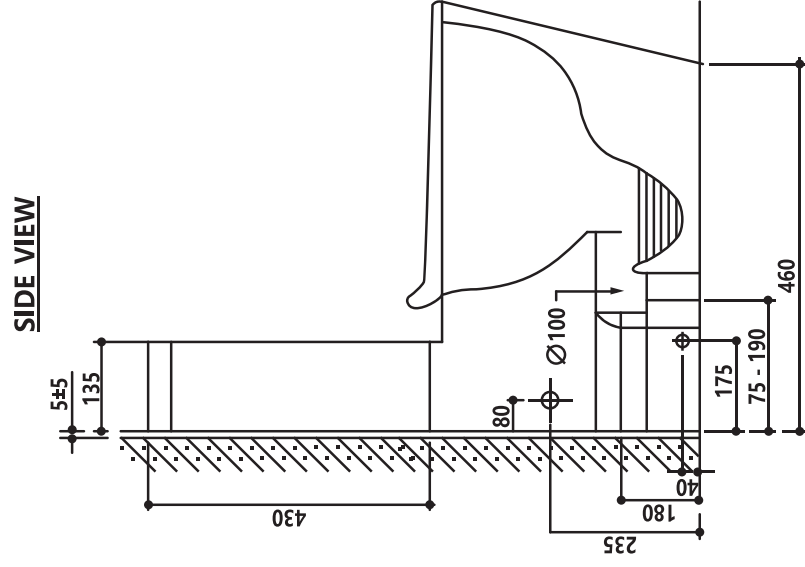

Great Services, Great Design, Great Product

Sandra Short Project Wall Faced Rimless Toilet Suite
3.5L Average Flush Registration No: **L07172**

Product Code: **MB-021**

Short Project Rimless Two-pieces Wall Faced Toilet Suite

Size: 610X350X850mm

S-trap: 75-190mm

P-trap: 180mm

Soft Closing Slim Toilet Seat

SANDRA MB-021

Product Warranty-For warranty protection use a licensed plumber

15 Years Warranty on Ceramic

3 Years Warranty on Parts