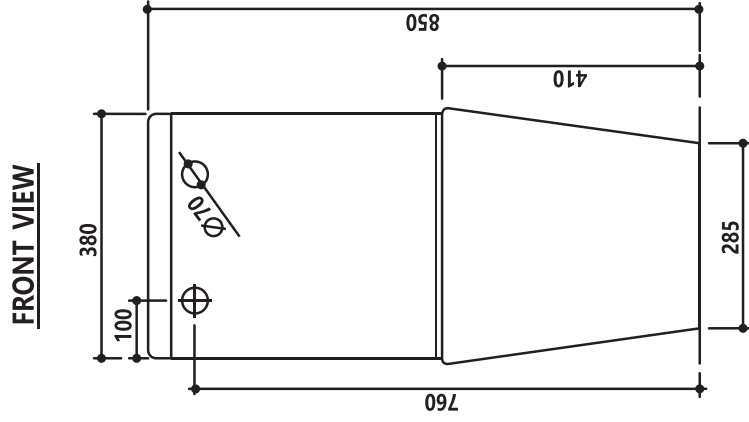

Great Services, Great Design, Great Product

Sandra Short Project Wall Faced Rimless Toilet Suite
3.5L Average Flush Registration No: **L07172**

Product Code: **MB-021**

Short Project Rimless Two-pieces Wall Faced Toilet Suite

Size: 610X350X850mm

S-trap: 75-190mm

P-trap: 180mm

Soft Closing Slim Toilet Seat

SANDRA MB-021

Product Warranty-For warranty protection use a licensed plumber

15 Years Warranty on Ceramic

3 Years Warranty on Parts