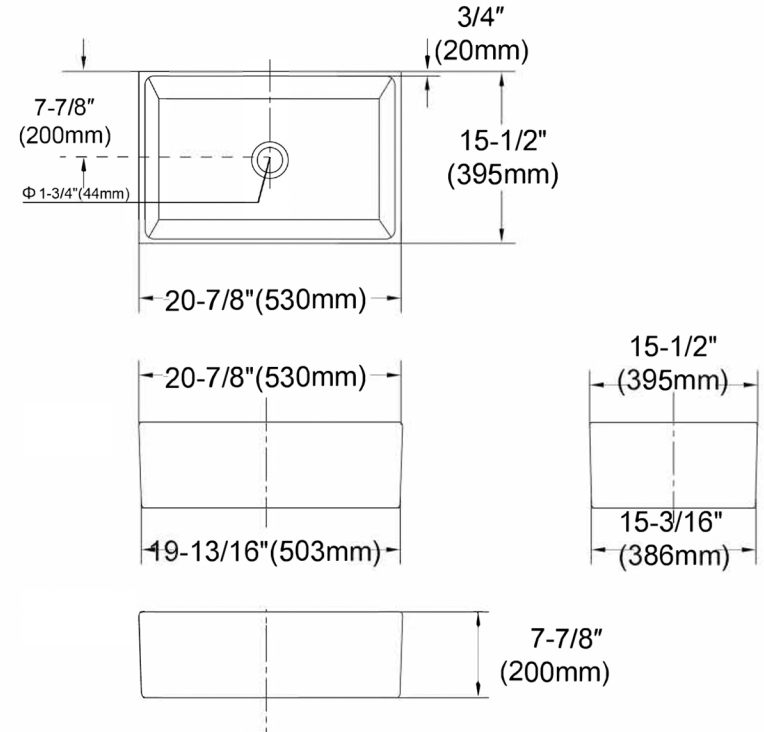

Butlers Essentials Sinks

530x395x200MM

SPECIFICATIONS

PRODUCT CODE	MC53400
STYLE	Straight facing sink
DIMENSIONS	530x395x200mm
MATERIAL	Ceramic
WATER CAPACITY	40L

SPECIFICATIONS

Kitchen Sink must be installed by licensed plumber in accordance with local regulations and standards.

Note: Due to the nature of the material, dimensions should be used only as a guide, each sink can vary 1-2%. It is recommended that the sink is measured on site before cabinetry is built or stone is cut. Ensure your butler sink is provided to your cabinet maker and stone provider to allow them to cut to measure before making cabinetry or cutting stone.

While we aim to ensure specifications are correct at the time of publication, OTTI reserves the right to make modifications without prior notice. Physical colour may vary from image shown.

All measurements are shown in millimetres. Always use physical product measurements for mark-ups and roughing-in as the technical drawing may differ from actual product received.