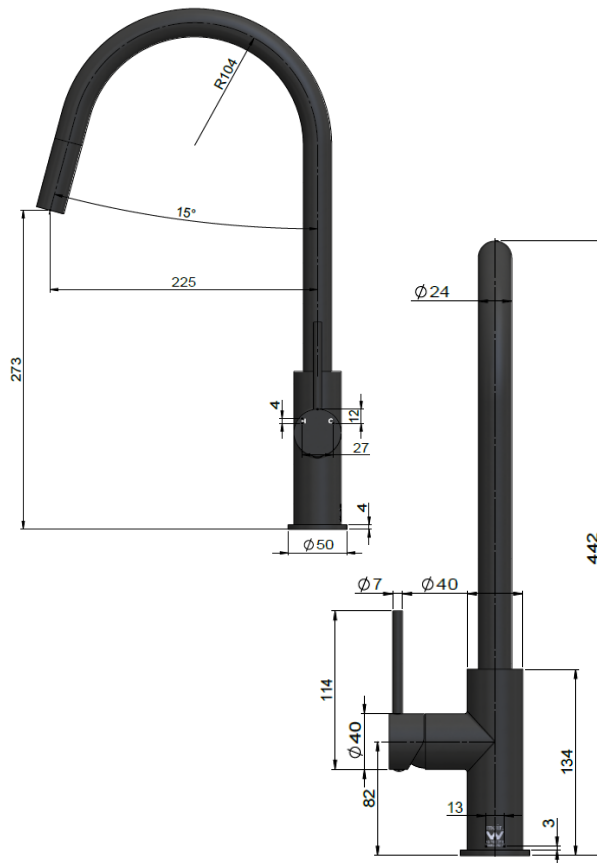

MK17

ROUND PULL OUT KITCHEN MIXER

meir®

FEATURES

- Refer to the Meir website for warranty terms & conditions.
- Flow rate **5.5 L p/m**
- European components and cartridge
- Solid brass construction
- Pull out hand spout
- Box Weight 2.9 Kg

SPECIFICATIONS

TOLERANCES

FLOW RATE GRAPH

CREDENTIALS

- Watermark AS/NZS3718WMKA25013
- WELS Rated 5 Star

EXPLODED VIEW

No.	Part Name	QTY
1	Spray Head	1
2	Cover	1
3	Spout	1
4	O-ring	2
5	Connector	1
6	Rubber Sleeve	1
7	Body	1
8	Kerox Cartridge	1
9	Washer	1
10	Locking Nut	1
11	Decor Cover	1
12	Handle	1
13	Screw	1
14	Decor Button	1
15	Dressing Ring	1
16	Thread	1
17	O-ring	1
18	Washer	1
19	Washer	1
20	Nut	1
21	Screw	2
22	O-ring	3
23	Welding Inlet Pipe	1
24	Welding Outlet Pipe	1
25	Welding Inlet Pipe	1
26	Washer	1
27	Connector	1
28	Non-return Valve	1
29	Connector	1
30	Weight Ball	1
31	Cover	1
32	Pull Out Hose	1
33	Hose	2