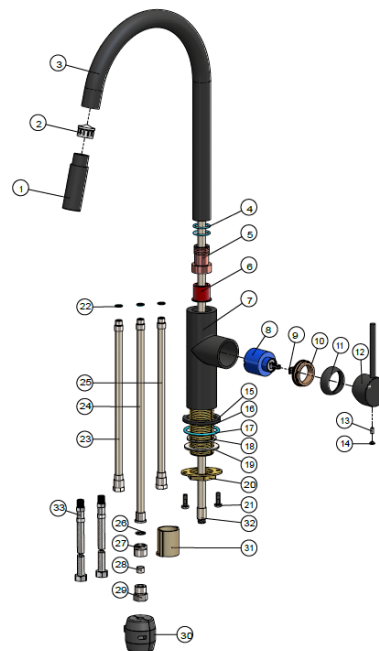

MK17

ROUND PULL OUT KITCHEN MIXER

meir®

FEATURES

- Refer to the Meir website for warranty terms & conditions.
- Flow rate **5.5 L p/m**
- European components and cartridge
- Solid brass construction
- Pull out hand spout
- Box Weight 2.9 Kg

SPECIFICATIONS

TOLERANCES

FLOW RATE GRAPH

CREDENTIALS

- Watermark AS/NZS3718WMKA25013
- WELS Rated 5 Star

EXPLODED VIEW

No.	Part Name	QTY
1	Spray Head	1
2	Cover	1
3	Spout	1
4	O-ring	2
5	Connector	1
6	Rubber Sleeve	1
7	Body	1
8	Kerox Cartridge	1
9	Washer	1
10	Locking Nut	1
11	Decor Cover	1
12	Handle	1
13	Screw	1
14	Decor Button	1
15	Dressing Ring	1
16	Thread	1
17	O-ring	1
18	Washer	1
19	Washer	1
20	Nut	1
21	Screw	2
22	O-ring	3
23	Welding Inlet Pipe	1
24	Welding Outlet Pipe	1
25	Welding Inlet Pipe	1
26	Washer	1
27	Connector	1
28	Non-return Valve	1
29	Connector	1
30	Weight Ball	1
31	Cover	1
32	Pull Out Hose	1
33	Hose	2