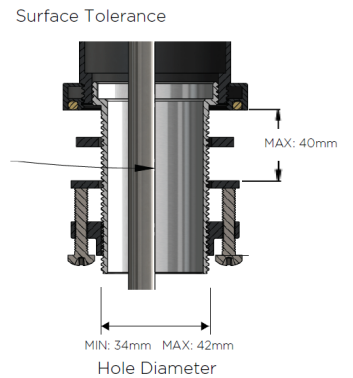

MK17

ROUND PULL OUT KITCHEN MIXER

meir®

FEATURES

- Refer to the Meir website for warranty terms & conditions.
- Flow rate **5.5 L p/m**
- European components and cartridge
- Solid brass construction
- Pull out hand spout
- Box Weight 2.9 Kg

SPECIFICATIONS

TOLERANCES

FLOW RATE GRAPH

CREDENTIALS

- Watermark AS/NZS3718WMKA25013
- WELS Rated 5 Star

EXPLODED VIEW

No.	Part Name	QTY
1	Spray Head	1
2	Cover	1
3	Spout	1
4	O-ring	2
5	Connector	1
6	Rubber Sleeve	1
7	Body	1
8	Kerox Cartridge	1
9	Washer	1
10	Locking Nut	1
11	Decor Cover	1
12	Handle	1
13	Screw	1
14	Decor Button	1
15	Dressing Ring	1
16	Thread	1
17	O-ring	1
18	Washer	1
19	Washer	1
20	Nut	1
21	Screw	2
22	O-ring	3
23	Welding Inlet Pipe	1
24	Welding Outlet Pipe	1
25	Welding Inlet Pipe	1
26	Washer	1
27	Connector	1
28	Non-return Valve	1
29	Connector	1
30	Weight Ball	1
31	Cover	1
32	Pull Out Hose	1
33	Hose	2