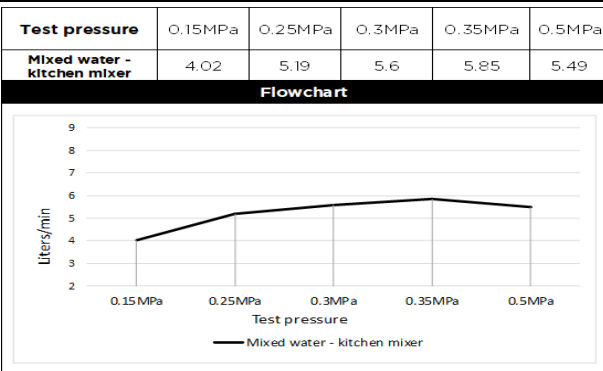

MK17

ROUND PULL OUT KITCHEN MIXER

meir®

FEATURES

- Refer to the Meir website for warranty terms & conditions.
- Flow rate **5.5 L p/m**
- European components and cartridge
- Solid brass construction
- Pull out hand spout
- Box Weight 2.9 Kg

SPECIFICATIONS

TOLERANCES

FLOW RATE GRAPH

CREDENTIALS

- Watermark AS/NZS3718WMKA25013
- WELS Rated 5 Star

EXPLODED VIEW

No.	Part Name	QTY
1	Spray Head	1
2	Cover	1
3	Spout	1
4	O-ring	2
5	Connector	1
6	Rubber Sleeve	1
7	Body	1
8	Kerox Cartridge	1
9	Washer	1
10	Locking Nut	1
11	Decor Cover	1
12	Handle	1
13	Screw	1
14	Decor Button	1
15	Dressing Ring	1
16	Thread	1
17	O-ring	1
18	Washer	1
19	Washer	1
20	Nut	1
21	Screw	2
22	O-ring	3
23	Welding Inlet Pipe	1
24	Welding Outlet Pipe	1
25	Welding Inlet Pipe	1
26	Washer	1
27	Connector	1
28	Non-return Valve	1
29	Connector	1
30	Weight Ball	1
31	Cover	1
32	Pull Out Hose	1
33	Hose	2