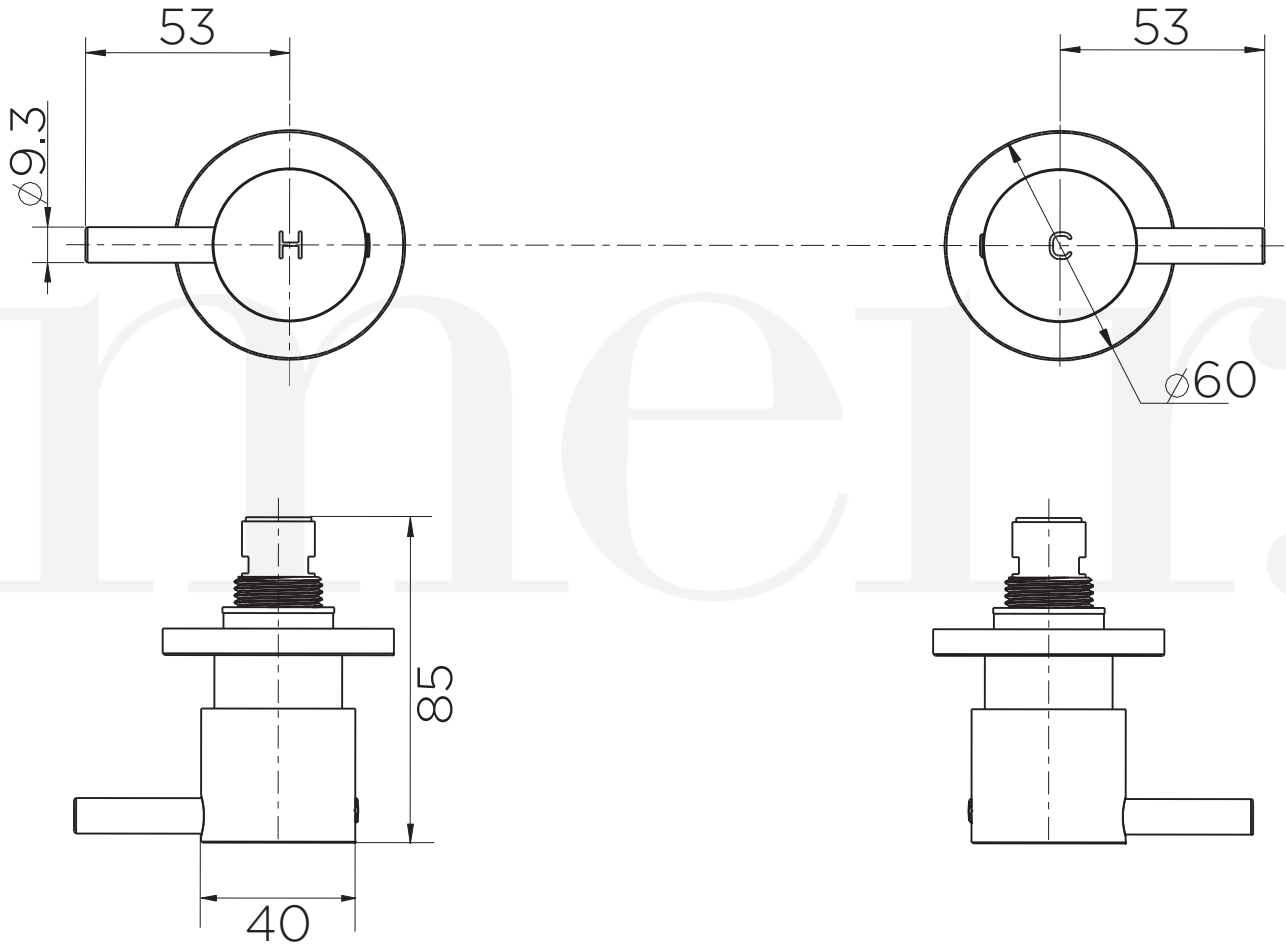

SKU: MW06

∅ Circle

Does not include
concealed/inwall fittings.

meir.[®]

Designed with the assistance of leading Australian architects,
Meir crafts each piece from concept to production at the highest standards.
© Copyright 2021 Meir. www.meir.com.au