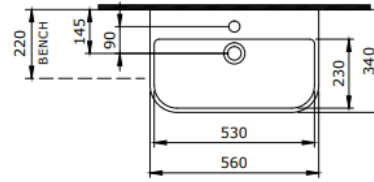

## Narva 56 x 34 Semi-Recessed Basin

**Code:** NA56SRB

TRADITIONAL & HAMPTONS STYLE SPECIALISTS

BATHROOM | KITCHEN | LAUNDRY

### Specifications

- Material: Ceramic
- Requires waste: 32mm with overflow
- Tap Holes Available: One
- Mounting options: Semi-Recessed
- Finish: White Gloss