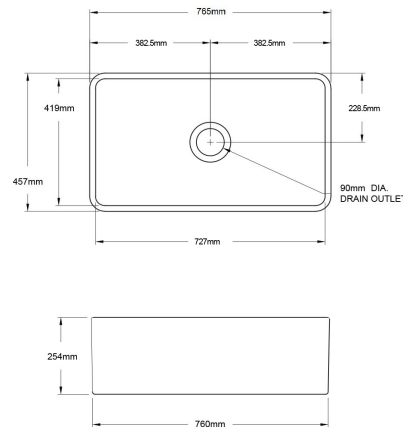

Novi 75 x 46 Fine Fireclay Gloss White Butler Sink

Code: NO75FS

TRADITIONAL & HAMPTONS STYLE SPECIALISTS

BATHROOM | KITCHEN | LAUNDRY

Specifications

- Material: Fine Fireclay
- Finish: White Gloss
- Waste Outlet Included: 90x50mm Basket Waste
- Mounting options: Butler (front showing), Counter Top (glazed on all 4 sides), Under Counter (shelving required)
- Capacity: 64L
- Internal depth: 210mm
- Approx. external radius: 45 mm
- Suitable for use with food waste disposer – we recommend purchase of an extended flange and a model with anti-vibration collar
- This sink is reversible, so it can be installed with flat or ribbed/farmhouse side facing out.
- Note: Fine Fireclay is a natural product and therefore subject to variations. This should be seen as a quality that adds to its unique natural beauty. Variations +/- 2% to the specifications are common and acceptable and are within industry tolerance. We always recommend the cabinet maker and stone provider has the actual sink with them to measure before making cabinetry or cutting stone. For more information please visit our Installation, Care & Warranty page, or Contact Us.

Product Options

NO75SSG: Novi 76 x 46 Stainless Steel Grid

NO75FS: Novi 76 x 46 Fine Fireclay Butler Sink

Warranty

For peace of mind, Turner Hastings offers the following warranty on this product and its components: