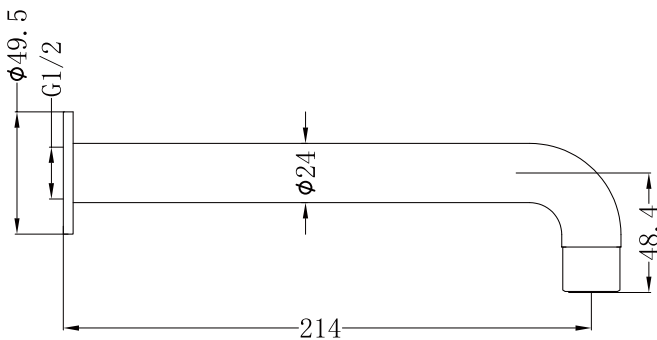

Classic Bath Outlet

SPECIFICATION

PRODUCT CODE	YSW1100-03
WELS RATING	N/A
WATERMARK LICENSE	WM-060073
TEMPERATURE RATING	MIN 1°C-MAX 75°C
PRESSURE RATING	MIN 150KPa-MAX 500KPa

FINISH

CHROME
NR110003CH

Dimensions are nominal measurements only.