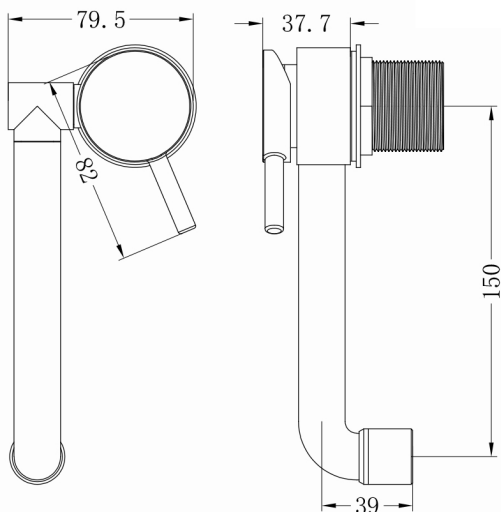

CARAVAN LOW PROFILE MIXER

SPECIFICATION

PRODUCT CODE	YSW2015-07
WELS RATING	5 STAR 6L/MIN
WATERMARK LICENSE	WM-060073
TEMPERATURE RATING	MIN 1°C-MAX 75°C
PRESSURE RATING	MIN 150KPa-MAX 500KPa

FINISH

NR201507CH	chrome
------------	--------

PACKAGING INCLUDES

- 1x basin mixer
- 1x installation kit

Dimensions are nominal measurements only.

Versions: 2019.12