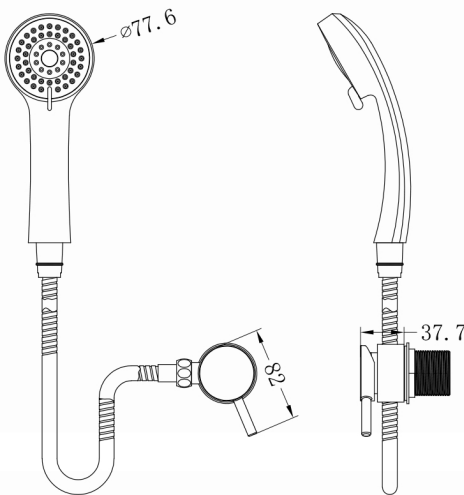

MAINTENANCE AND CARE

All surfaces should be cleaned with mild liquid detergent or soap and water.

Do not use cream cleaners or citrus based cleaning products, as they are abrasive.

Use of unsuitable cleaning agents may damage the surface. Any damage caused in this way will not be covered by warranty.

PACKAGING INCLUDES

- 1x shower mixer
- 1x handle shower
- 1x hose

Dimensions are nominal measurements only.

Versions: 2019.12

www.nerotapware.com.au