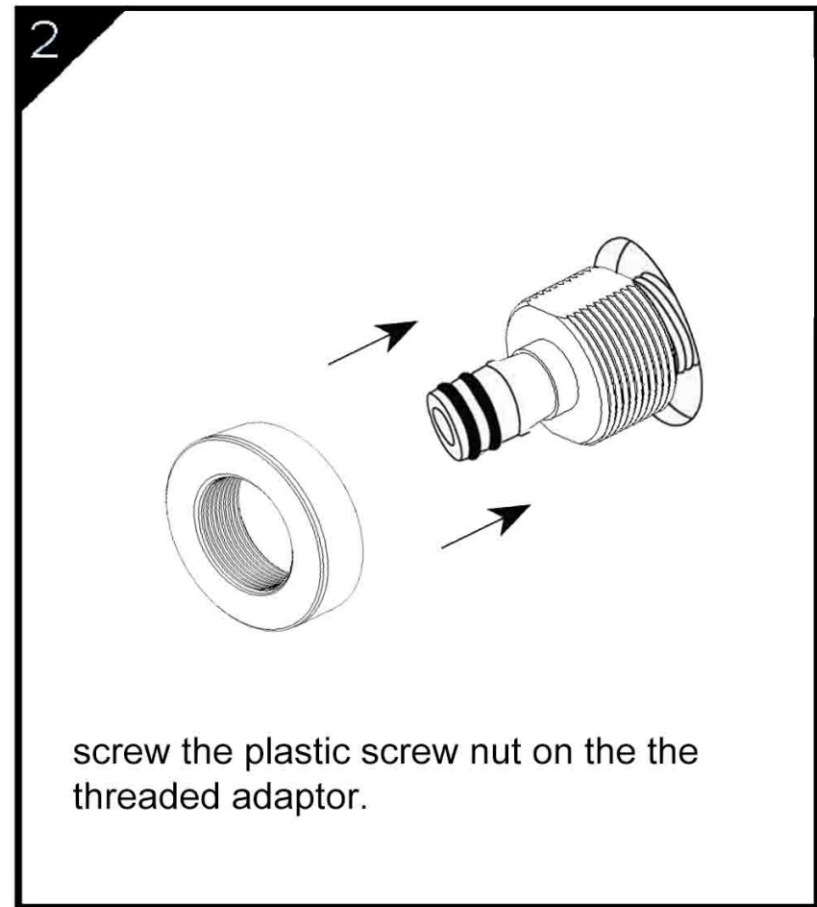

Min 1°C-Max 75°C

Pressure Rating

Min 150kpa - Max 500kpa

Packaging Includes

1x Spout

Finish & SKU

● Chrome
NR207CH

● Gun Metal
NR207GM

● Brushed Nickel
NR207BN

● Matte Black
NR207MB

● Brushed Gold
NR207BG

*Dimensions are nominal measurements only.

Installation Instruction

Nero

info@nerotapware.com.au
nerotapware.com.au

11-13 Buontempo Road
Carrum Downs Vic 3201