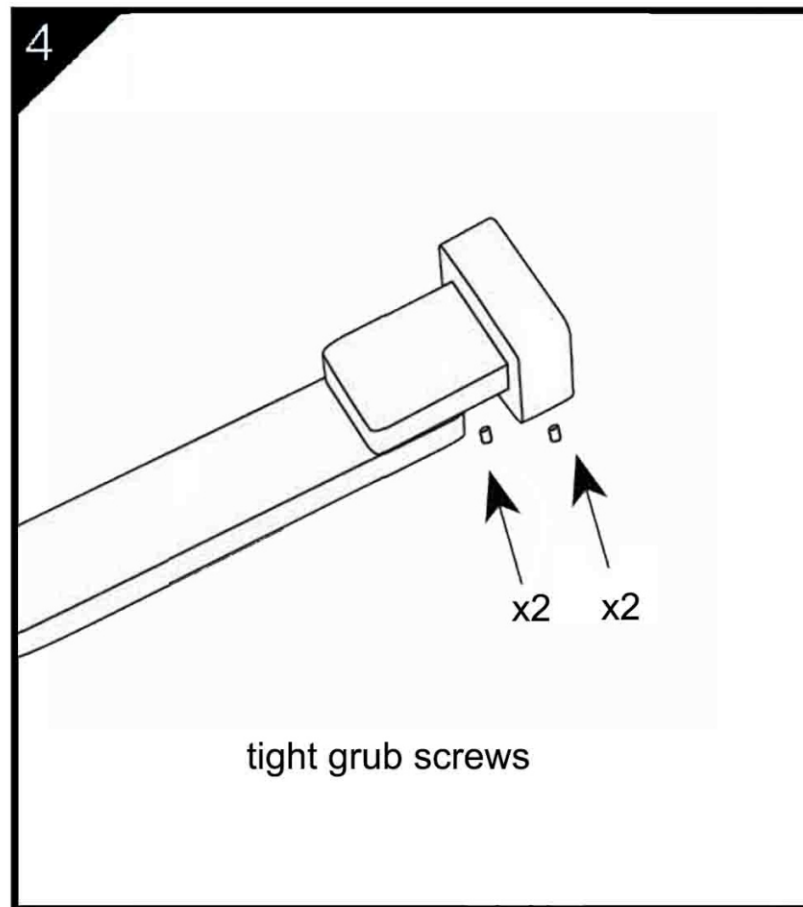

● Brushed Nickel
NR207BN

● Matte Black
NR207MB

● Brushed Gold
NR207BG

*Dimensions are nominal measurements only.

Installation Instruction

Nero

info@nerotapware.com.au
nerotapware.com.au

11-13 Buontempo Road
Carrum Downs Vic 3201