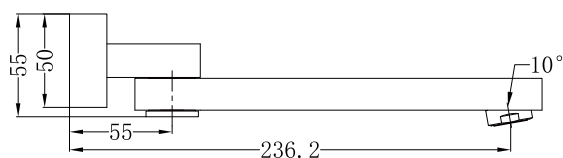

Bianca Swivel Bath Spout Only

Nero

Versions:202401

Drawing

Specifications

Watermark License

WM-060073

Temperature Rating

Min 1°C-Max 75°C

Pressure Rating

Min 150kpa - Max 500kpa

Packaging Includes

1x Spout

Finish & SKU

● Chrome
NR207CH

● Gun Metal
NR207GM

● Brushed Nickel
NR207BN

● Matte Black
NR207MB

● Brushed Gold
NR207BG

*Dimensions are nominal measurements only.

Installation Instruction

Nero

info@nerotapware.com.au
nerotapware.com.au

11-13 Buontempo Road
Carrum Downs Vic 3201