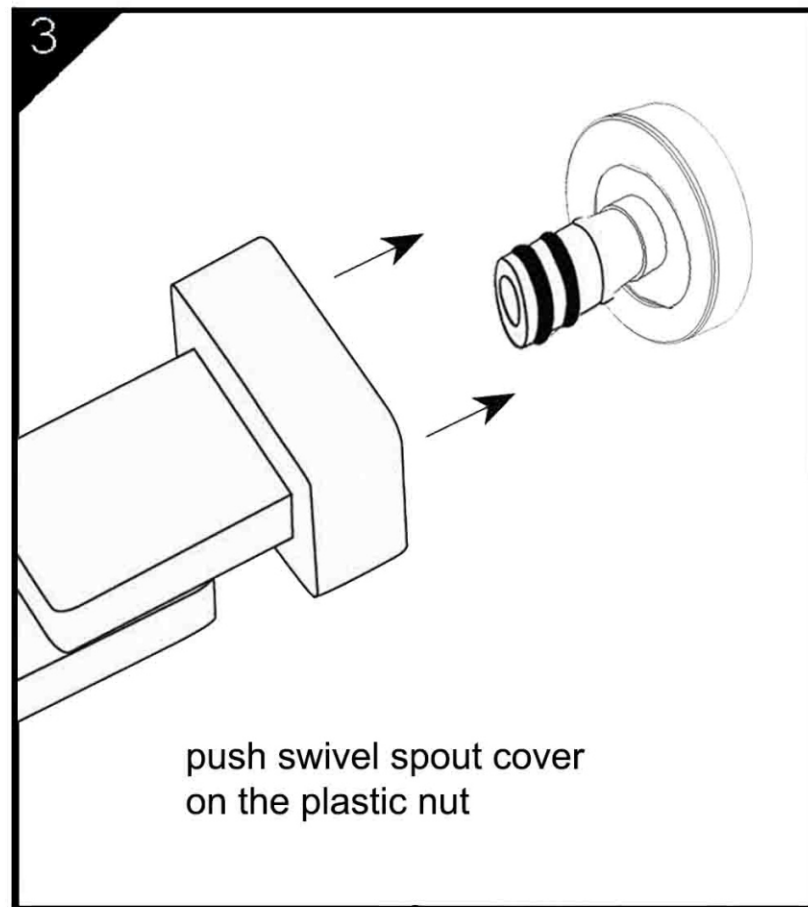

Bianca Swivel Bath Spout Only

Nero

Versions:202401

Drawing

Specifications

Watermark License

WM-060073

Temperature Rating

Min 1°C-Max 75°C

Pressure Rating

Min 150kpa - Max 500kpa

Packaging Includes

1x Spout

Finish & SKU

● Chrome
NR207CH

● Gun Metal
NR207GM

● Brushed Nickel
NR207BN

● Matte Black
NR207MB

● Brushed Gold
NR207BG

*Dimensions are nominal measurements only.

Installation Instruction

Nero

info@nerotapware.com.au
nerotapware.com.au

11-13 Buontempo Road
Carrum Downs Vic 3201