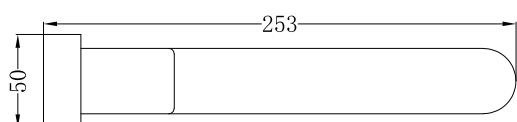

Bianca Swivel Bath Spout Only

Nero

Versions:202401

Drawing

Specifications

Watermark License

WM-060073

Temperature Rating

Min 1°C-Max 75°C

Pressure Rating

Min 150kpa - Max 500kpa

Packaging Includes

1x Spout

Finish & SKU

● Chrome
NR207CH

● Gun Metal
NR207GM

● Brushed Nickel
NR207BN

● Matte Black
NR207MB

● Brushed Gold
NR207BG

*Dimensions are nominal measurements only.

Installation Instruction

Nero

info@nerotapware.com.au
nerotapware.com.au

11-13 Buontempo Road
Carrum Downs Vic 3201