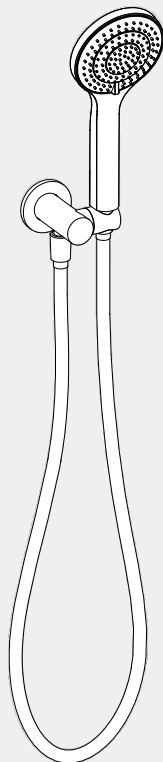

# Mecca Shower On Bracket With Air Shower

# Nero

Versions:202401

## Drawing