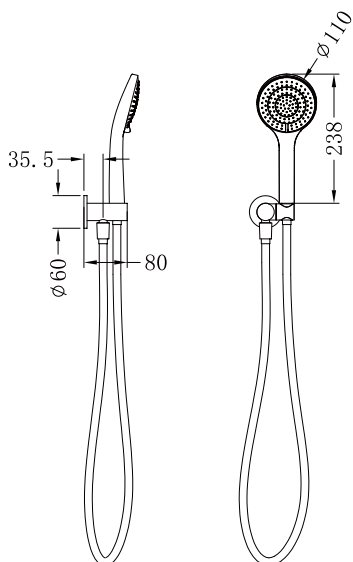

## Drawing

## Packaging Includes

1x Hand Shower (Built-In Check Valve)  
1x Shower Bracket  
1x 1.5m PVC Hose

1. Apply thread sealant or teflon tape on outlet thread.

2. Pull back plate on together with bracket body.

Apply thread sealant or teflon tape

3. Screw shower bracket body on to outlet. **DO NOT OVERTIGHTEN.**

Slide the back plate against the wall/tile face properly.

4. Connect bracket and hand shower with hose.  
**TEST & CHECK FOR LEAKS.**