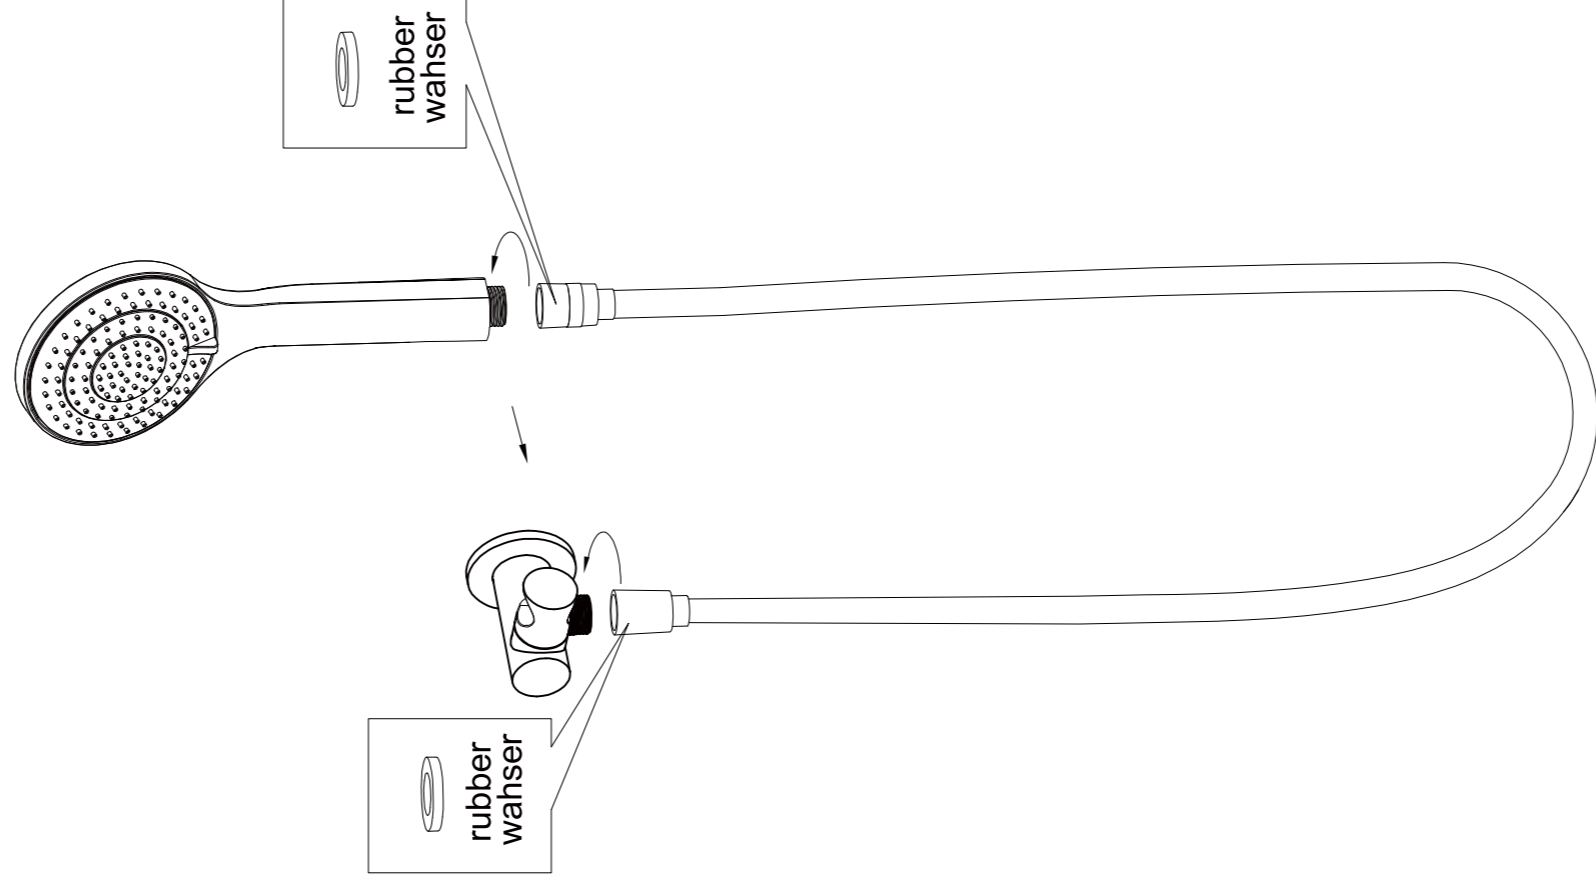

1. Apply thread sealant or teflon tape on outlet thread.

2. Pull back plate on together with bracket body.

Apply thread sealant or teflon tape

3. Screw shower bracket body on to outlet. **DO NOT OVERTIGHTEN.**

Slide the back plate against the wall/tile face properly.

4. Connect bracket and hand shower with hose.  
**TEST & CHECK FOR LEAKS.**