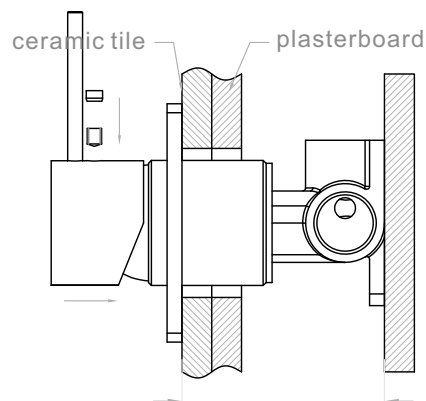

PACKING INCLUDES

- 1x body set
- 1x handle
- 1x plate
- 1x accessories pouch

Installation Instruction

1. Fix body on noggin and ensure installation depth is 51-68mm from noggin to ceramic tile.
2. Connect cold water hose and hot water hose and test for leakage.
3. Install plasterboard and ceramic tile after drilling a $\phi 50$ hole according to above picture.

4. Remove the plastic sleeve of body.

5. Install plate and handle.