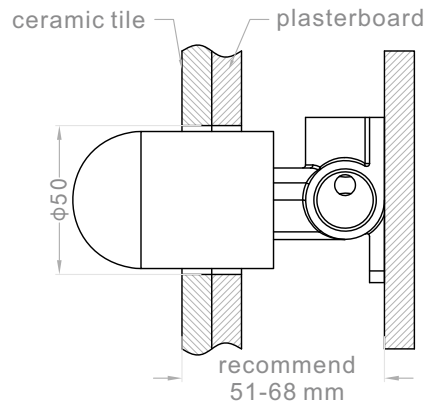

PACKING INCLUDES

- 1x body set
- 1x handle
- 1x plate
- 1x accessories pouch

Installation Instruction

1. Fix body on noggin and ensure installation depth is 51-68mm from noggin to ceramic tile.
2. Connect cold water hose and hot water hose and test for leakage.
3. Install plasterboard and ceramic tile after drilling a $\phi 50$ hole according to above picture.

4. Remove the plastic sleeve of body.

5. Install plate and handle.