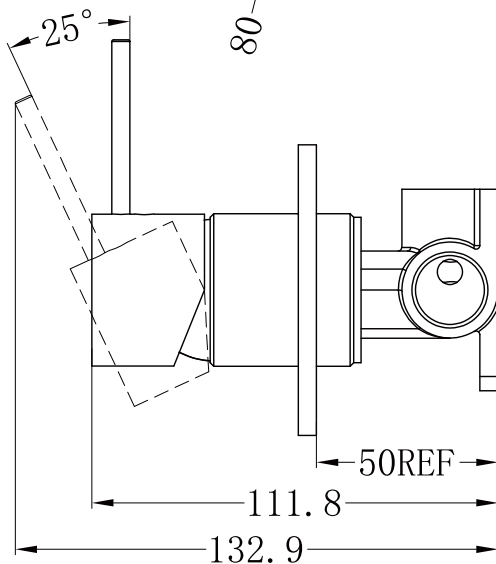

Mecca Shower Mixer

Dimensions are nominal measurements only.

SPECIFICATION

PRODUCT CODE	YSW2219-09B
WELS RATING	N/A
WATERMARK LICENSE	WM-060073
TEMPERATURE RATING	MIN 1°C-MAX 75°C
PRESSURE RATING	MIN 150KPa-MAX 500KPa

PACKING INCLUDES

- 1x body set
- 1x handle
- 1x plate
- 1x accessories pouch

Installation Instruction

1. Fix body on noggin and ensure installation depth is 51-68mm from noggin to ceramic tile.
2. Connect cold water hose and hot water hose and test for leakage.
3. Install plasterboard and ceramic tile after drilling a $\phi 50$ hole according to above picture.

4. Remove the plastic sleeve of body.

5. Install plate and handle.