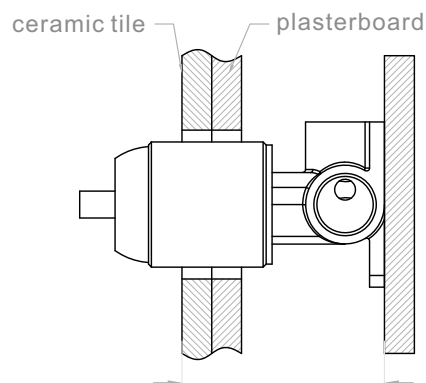

PACKING INCLUDES

- 1x body set
- 1x handle
- 1x plate
- 1x accessories pouch

Installation Instruction

1. Fix body on noggin and ensure installation depth is 51-68mm from noggin to ceramic tile.
2. Connect cold water hose and hot water hose and test for leakage.
3. Install plasterboard and ceramic tile after drilling a $\phi 50$ hole according to above picture.

4. Remove the plastic sleeve of body.

5. Install plate and handle.