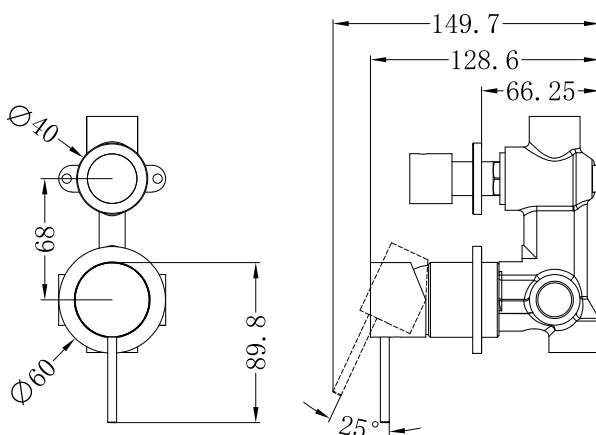

### PACKING INCLUDES

- 1x body set
- 1x handle
- 2x plate
- 1x diverter
- 1x accessories pouch

Dimensions are nominal measurements only.

## Installation Instruction

1. Fix body on noggin and ensure installation depth is 62-76mm from noggin to ceramic tile.
2. Connect cold water hose and hot water hose and test for leakage.
3. Install plasterboard and ceramic tile after drilling a  $\phi 50$  and a  $\phi 40$  hole according to the right drawing.