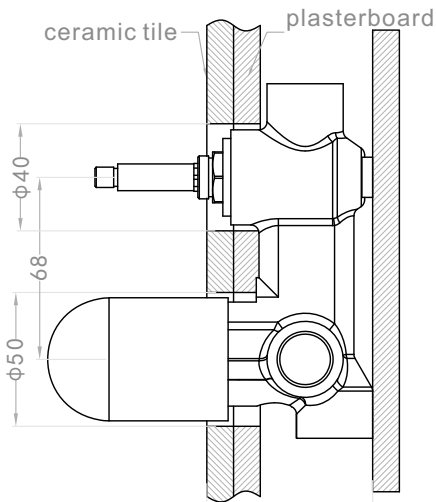

### PACKING INCLUDES

- 1x body set
- 1x handle
- 2x plate
- 1x diverter
- 1x accessories pouch

Dimensions are nominal measurements only.

## Installation Instruction

1. Fix body on noggin and ensure installation depth is 62-76mm from noggin to ceramic tile.
2. Connect cold water hose and hot water hose and test for leakage.
3. Install plasterboard and ceramic tile after drilling a  $\phi 50$  and a  $\phi 40$  hole according to the right drawing.