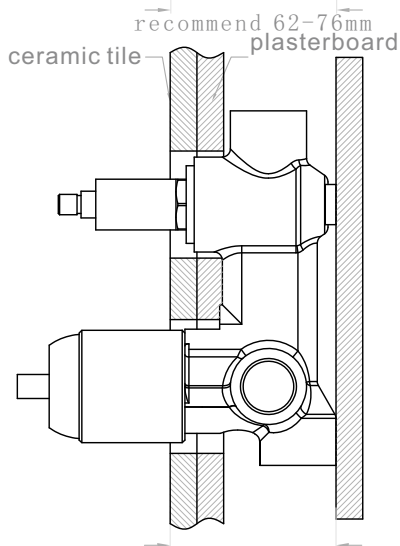

### PACKING INCLUDES

- 1x body set
- 1x handle
- 2x plate
- 1x diverter
- 1x accessories pouch

Dimensions are nominal measurements only.

## Installation Instruction

1. Fix body on noggin and ensure installation depth is 62-76mm from noggin to ceramic tile.
2. Connect cold water hose and hot water hose and test for leakage.
3. Install plasterboard and ceramic tile after drilling a  $\phi 50$  and a  $\phi 40$  hole according to the right drawing.