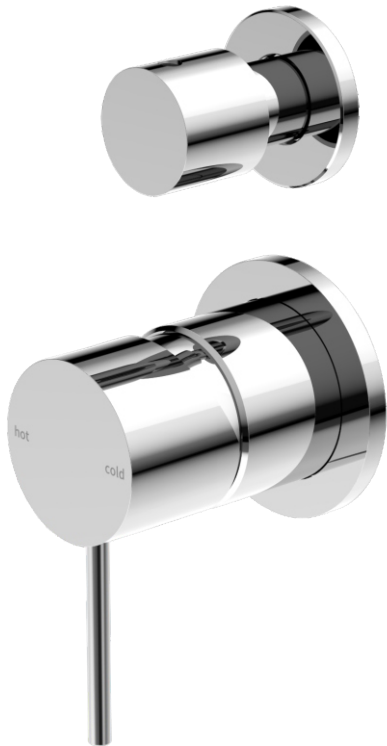

## Mecca Shower Mixer With Divertor

### FINISH

	CHROME NR221909tCH		MATTE BLACK NR221909tMB
	BRUSHED NICKEL NR221909tBN		GUN METAL NR221909tGM
	BRUSHED GOLD NR221909tBG		BRUSHED BRONZE NR221909tBZ
	MATTE WHITE NR221909tMW		

### PACKING INCLUDES

- 1x body set
- 1x handle
- 2x plate
- 1x diverter
- 1x accessories pouch

Dimensions are nominal measurements only.

## Installation Instruction

1. Fix body on noggin and ensure installation depth is 62-76mm from noggin to ceramic tile.
2. Connect cold water hose and hot water hose and test for leakage.
3. Install plasterboard and ceramic tile after drilling a  $\phi 50$  and a  $\phi 40$  hole according to the right drawing.