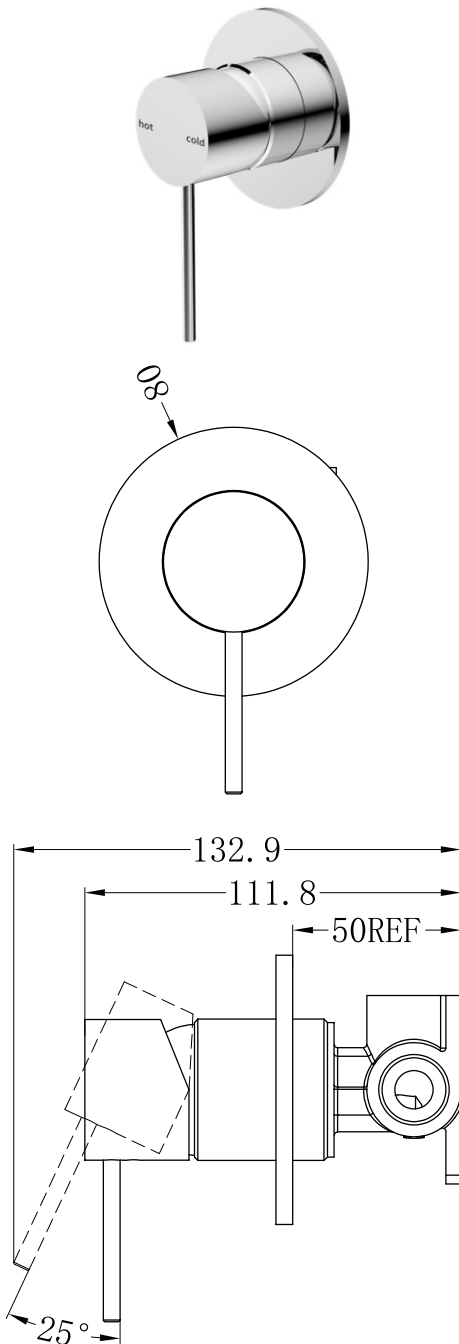

## Mecca Shower Mixer

Dimensions are nominal measurements only.

Versions: 2021.11

## SPECIFICATION

PRODUCT CODE	YSW2219-09
WELS RATING	N/A
WATERMARK LICENSE	WM-060073
TEMPERATURE RATING	MIN 1°C-MAX 75°C
PRESSURE RATING	MIN 150KPa-MAX 500KPa

## Installation Instruction

1. Fix body on noggin and ensure installation depth is 51-68mm from noggin to ceramic tile.
2. Connect cold water hose and hot water hose and test for leakage.
3. Install plasterboard and ceramic tile after drilling a  $\phi 50$  hole according to above picture.

4. Remove the plastic sleeve of body.

5. Install plate and handle.