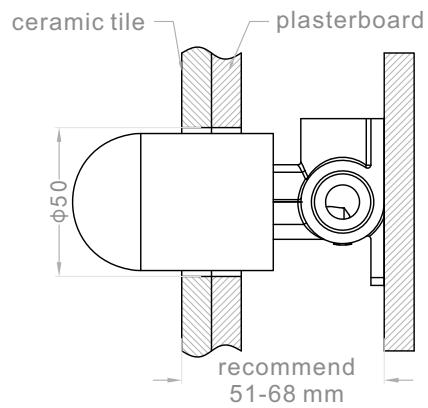

## PACKING INCLUDES

- 1x body set
- 1x handle
- 1x plate
- 1x accessories pouch

## Installation Instruction

1. Fix body on noggin and ensure installation depth is 51-68mm from noggin to ceramic tile.
2. Connect cold water hose and hot water hose and test for leakage.
3. Install plasterboard and ceramic tile after drilling a  $\phi 50$  hole according to above picture.