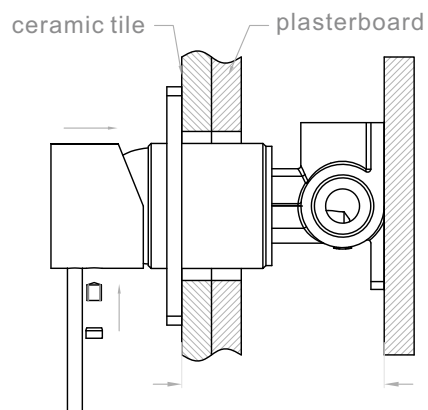

## PACKING INCLUDES

- 1x body set
- 1x handle
- 1x plate
- 1x accessories pouch

## Installation Instruction

1. Fix body on noggin and ensure installation depth is 51-68mm from noggin to ceramic tile.
2. Connect cold water hose and hot water hose and test for leakage.
3. Install plasterboard and ceramic tile after drilling a  $\phi 50$  hole according to above picture.

4. Remove the plastic sleeve of body.

5. Install plate and handle.