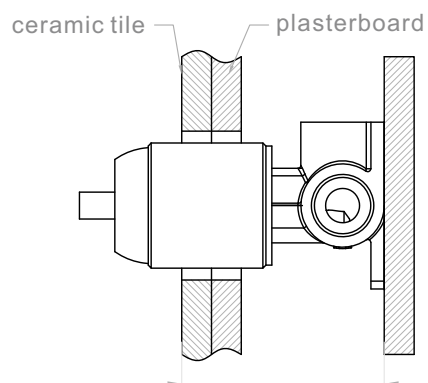

## PACKING INCLUDES

- 1x body set
- 1x handle
- 1x plate
- 1x accessories pouch

## Installation Instruction

1. Fix body on noggin and ensure installation depth is 51-68mm from noggin to ceramic tile.
2. Connect cold water hose and hot water hose and test for leakage.
3. Install plasterboard and ceramic tile after drilling a  $\phi 50$  hole according to above picture.