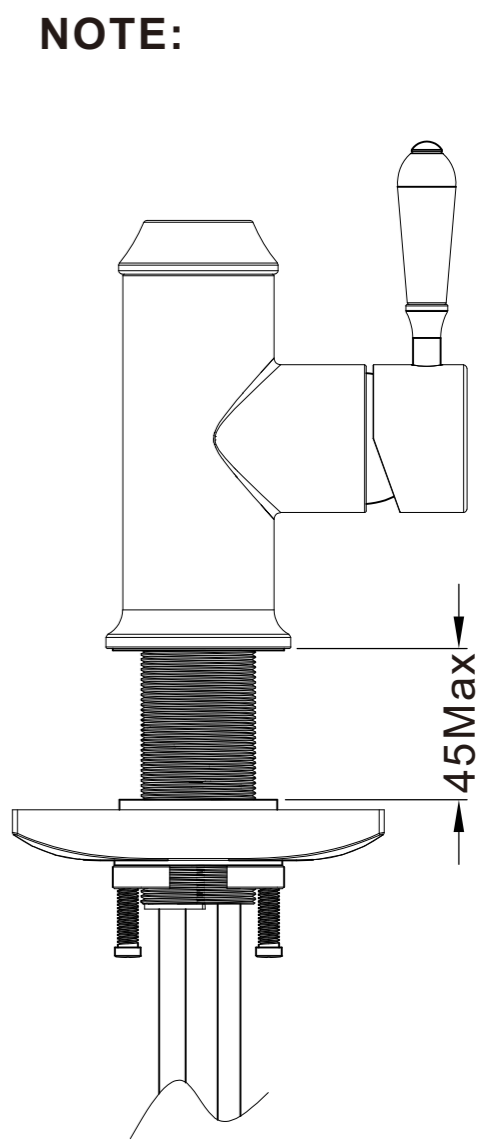

Pearl Pull Out Sink Mixer With Vegie Spray Function

Nero

Versions:202401

Drawing

Specifications

Watermark License

WM-060073

Temperature Rating

Min 1°C-Max 75°C

Pressure Rating

Min 150kpa - Max 500kpa

Finish & SKU

 Chrome NR231708CH	 Gun Metal NR231708GM	 Chrome White NR231708CW
 Matte Black NR231708MB	 Brushed Gold NR231708BG	

Packaging Includes

1x Pull Out Sink Mixer
1x Hose Tail
1x Counter Weight
1x Base Ring

*Dimensions are nominal measurements only.

Installation Instruction

Nero

info@nerotapware.com.au
nerotapware.com.au

11-13 Buontempo Road
Carrum Downs Vic 3201