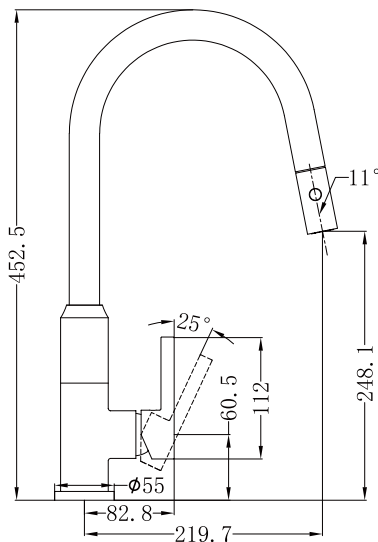

Pearl Pull Out Sink Mixer With Vegie Spray Function

Nero

Versions:202401

Drawing

Specifications

Watermark License

WM-060073

Temperature Rating

Min 1°C-Max 75°C

Pressure Rating

Min 150kpa - Max 500kpa

Finish & SKU

 Chrome NR231708CH	 Gun Metal NR231708GM	 Chrome White NR231708CW
 Matte Black NR231708MB	 Brushed Gold NR231708BG	

Packaging Includes

1x Pull Out Sink Mixer
1x Hose Tail
1x Counter Weight
1x Base Ring

*Dimensions are nominal measurements only.

Installation Instruction

Nero

info@nerotapware.com.au
nerotapware.com.au

11-13 Buontempo Road
Carrum Downs Vic 3201