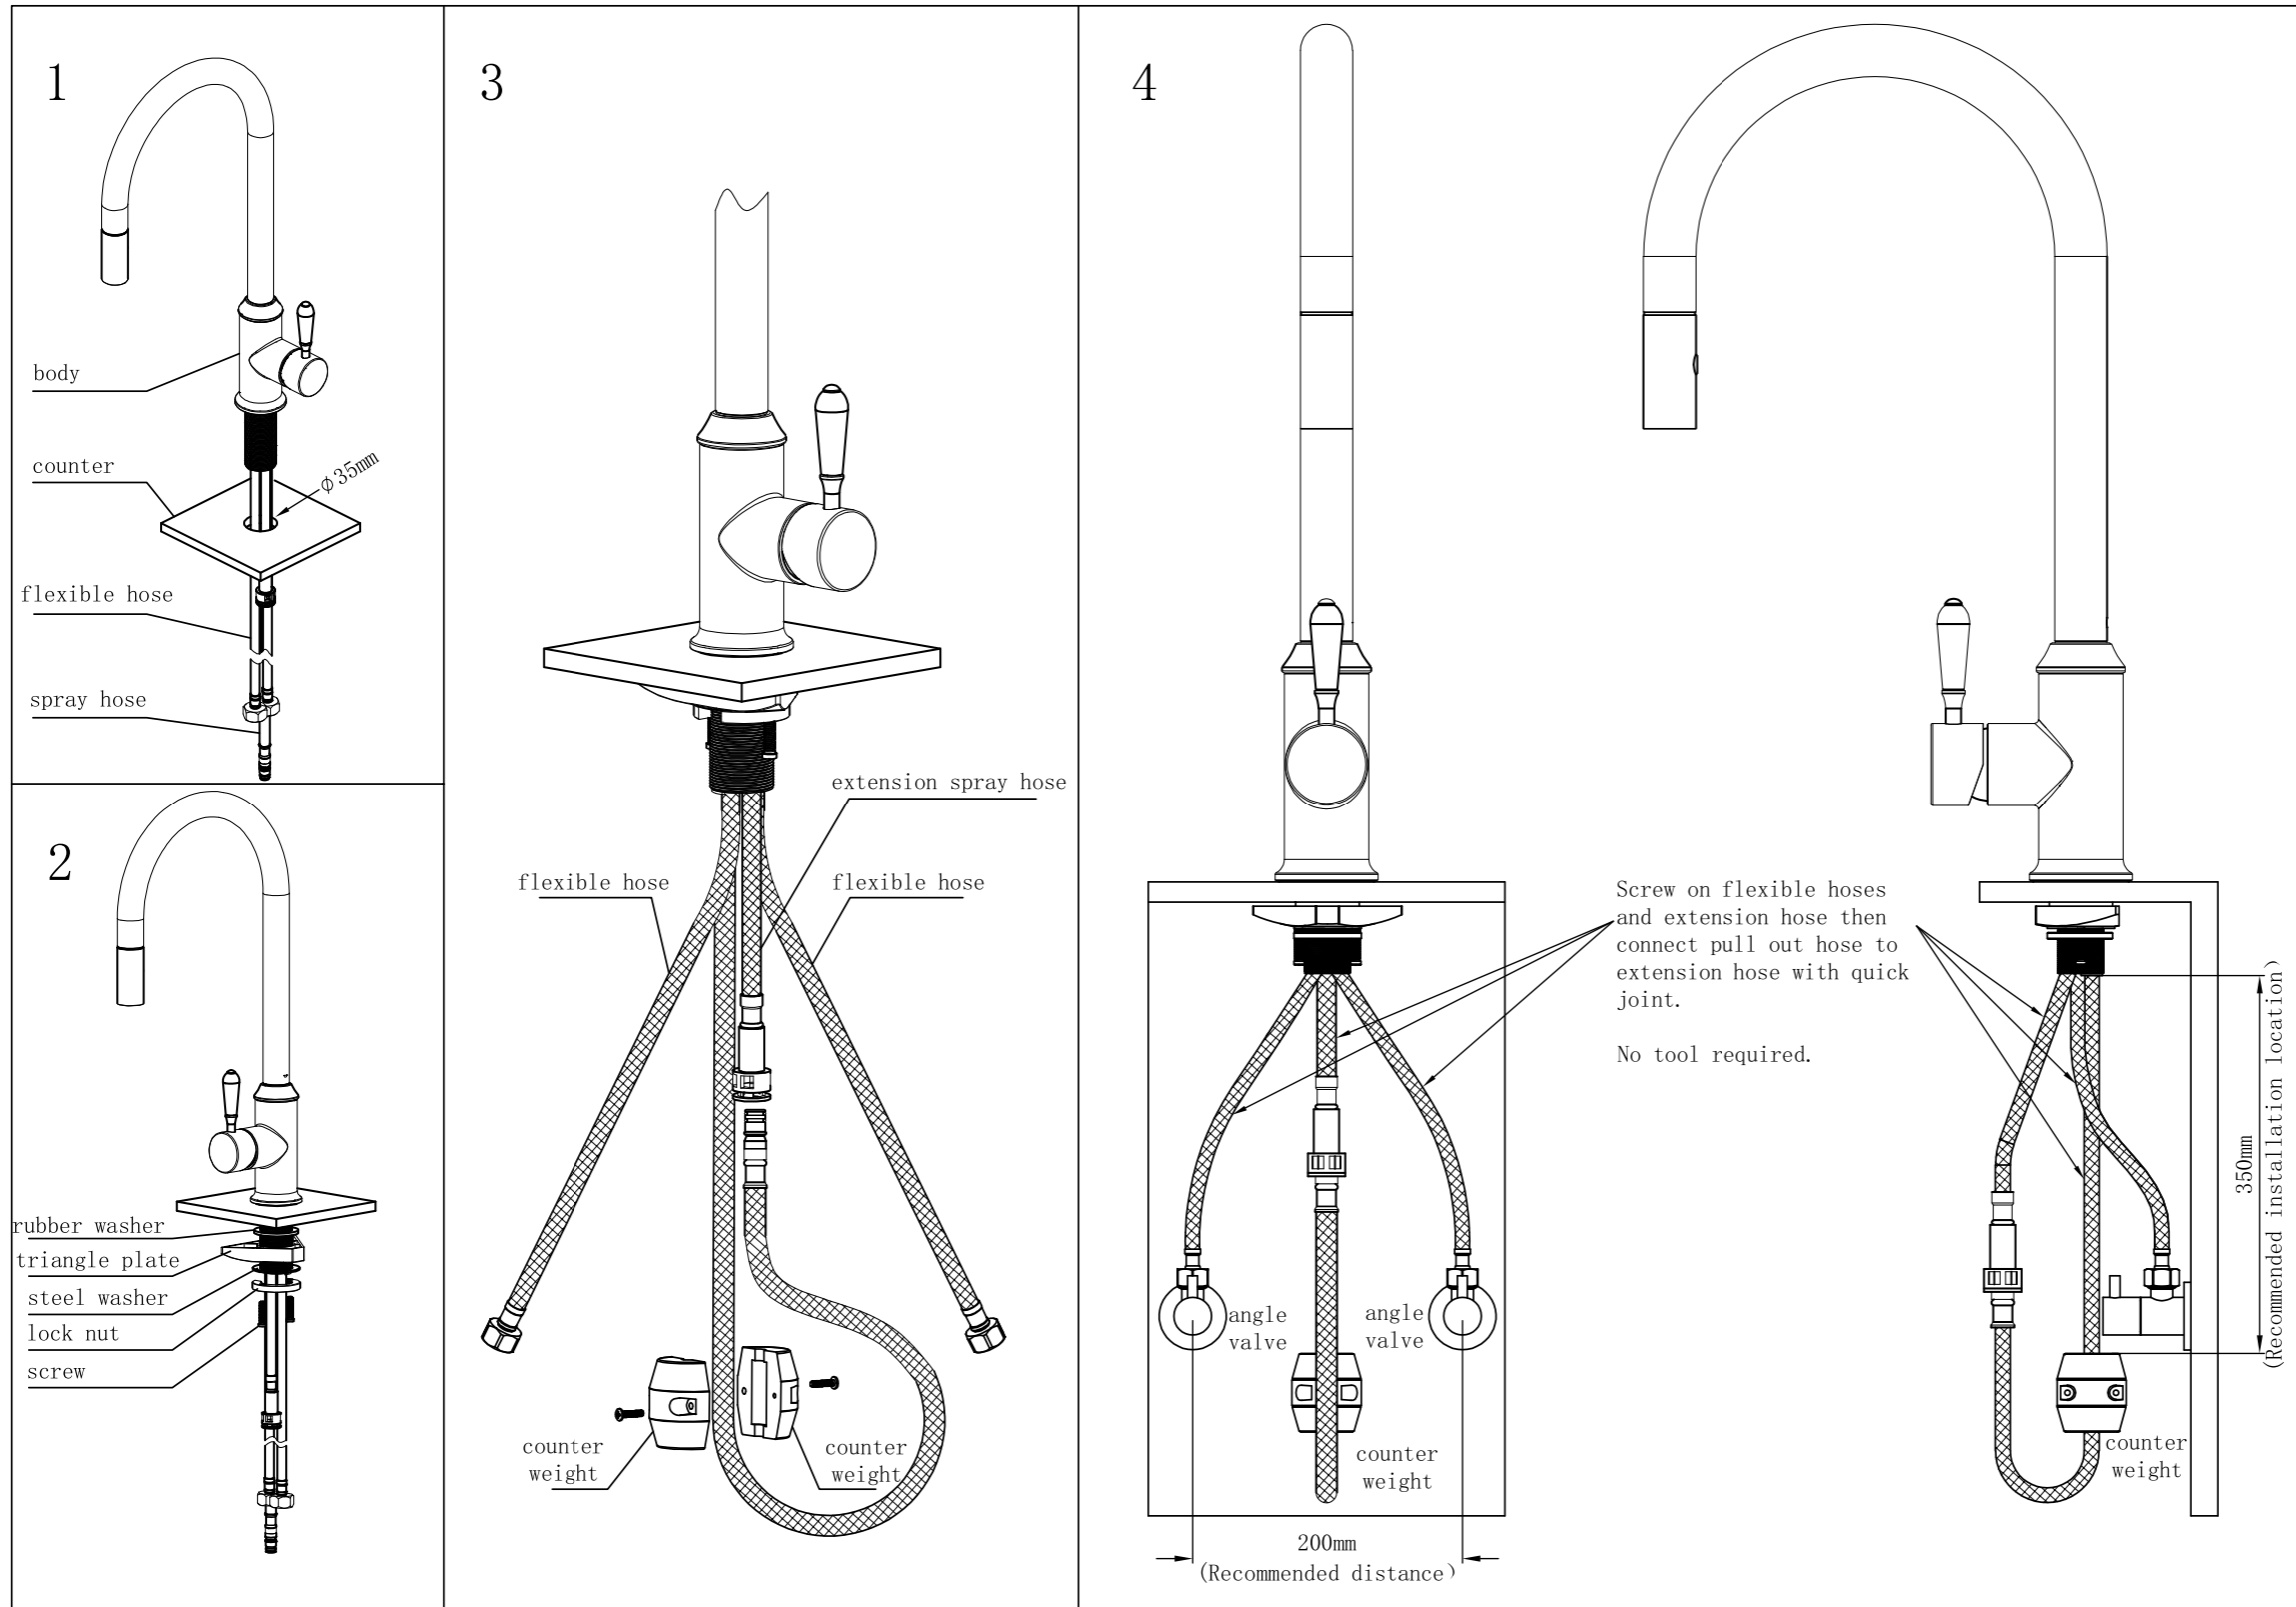

Pearl Pull Out Sink Mixer With Vegie Spray Function

Nero

Versions:202401

Drawing

Specifications

Watermark License

WM-060073

Temperature Rating

Min 1°C-Max 75°C

Pressure Rating

Min 150kpa - Max 500kpa

Finish & SKU

 Chrome NR231708CH	 Gun Metal NR231708GM	 Chrome White NR231708CW
 Matte Black NR231708MB	 Brushed Gold NR231708BG	

Packaging Includes

1x Pull Out Sink Mixer
1x Hose Tail
1x Counter Weight
1x Base Ring

*Dimensions are nominal measurements only.

Installation Instruction

Nero

info@nerotapware.com.au
nerotapware.com.au

11-13 Buontempo Road
Carrum Downs Vic 3201