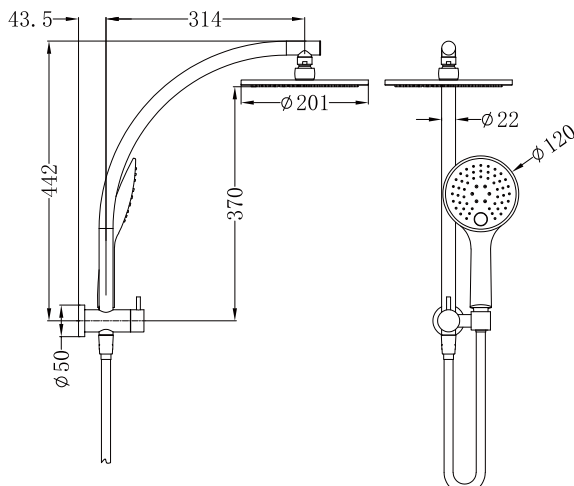

Dolce 2 In 1 Twin Shower

Nero

Versions:202401

Drawing

Specifications

Watermark License

WM-060093

Temperature Rating

Min 1°C - Max 75°C

Pressure Rating

Min 150kpa - Max 500kpa

Finish & SKU

 Chrome NR280705fCH	 Gun Metal NR280705fGM
 Matte Black NR280705fMB	 Brushed Nickel NR280705fBN

Packaging Includes

- 1x Shower Arm
- 1x Thread Adaptor
- 1x Shower Head
- 1x Hand Shower (Built - In Check Valve)
- 1x 1.5m PVC Shower Hose

*Dimensions are nominal measurements only.

Nero

Installation Instruction

 <p>1. Screw threaded adaptor to the outlet tighten firmly with allen key.</p>	 <p>2. Push shower arm cover onto shower arm.</p>	 <p>3. Push shower arm cover on thread adaptor and tighten grub screws.</p>
 <p>4. Screw on shower head. (note the rubber washer in the shower head.)</p>	 <p>5. Screw shower hose to hand shower and shower rail.</p>	 <p>6. Finish.</p>