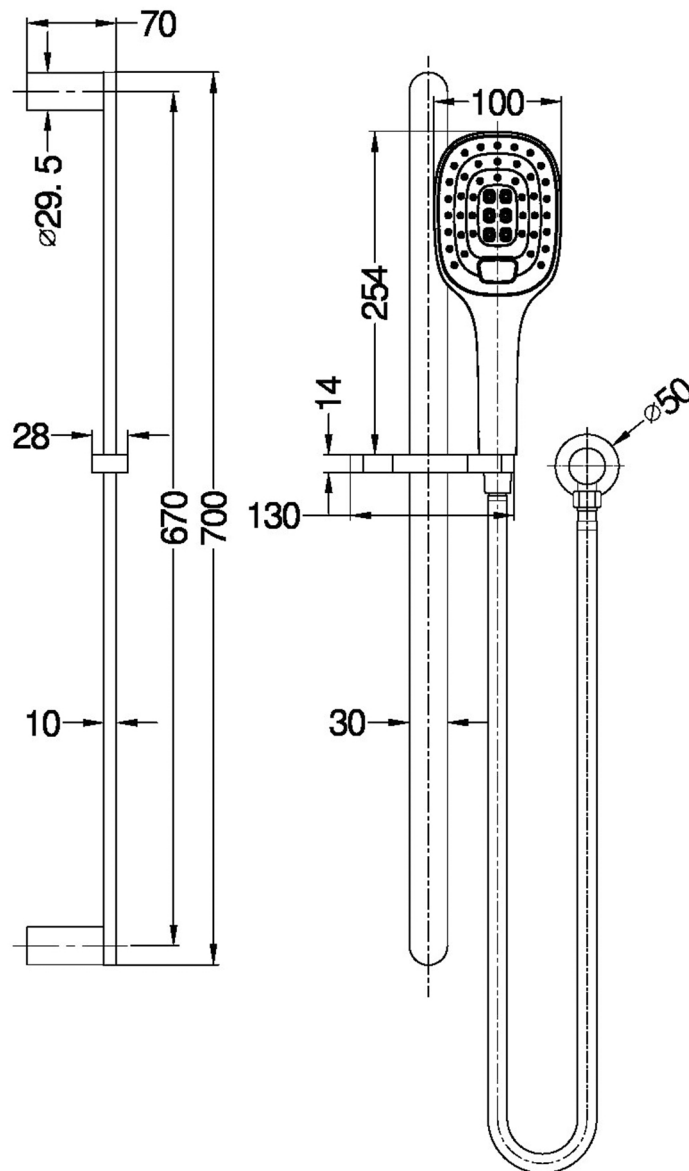

Nero

SHOWER RAIL

SPECIFICATION

PRODUCT CODE	YSW308
WELS RATING	4 STAR 7.5L/MIN
WATERMARK LICENSE	WM-060093
TEMPERATURE RATING	MIN 1°C-MAX 75°C
PRESSURE RATING	MIN 150KPa-MAX 500KPa

FINISH

	NR308CH	chrome
	NR308MB	matt black

PACKAGING INCLUDES

- 1x shower rail
- 1x handle shower
- 1x shower hose
- 1x elbow
- 1x installation kit

Dimensions are nominal measurements only.

Versions: 2019.12

www.nerotapware.com.au

SHOWER RAIL
YSW308

NOTE

1. Seal all wall penetrations with a neutral cure silicone.
2. The inlet of the shower hose is connect to a wall elbow installed by the plumber at a suitable height.
3. This is only an installation guide .Nero Tapware recommends having the product onsite before commencing rough in.
4. This product may not be suitable for use with gravity-fed water heaters, low pressure supply networks, instantaneous water heaters, tempering valves and thermostatic mixing valves