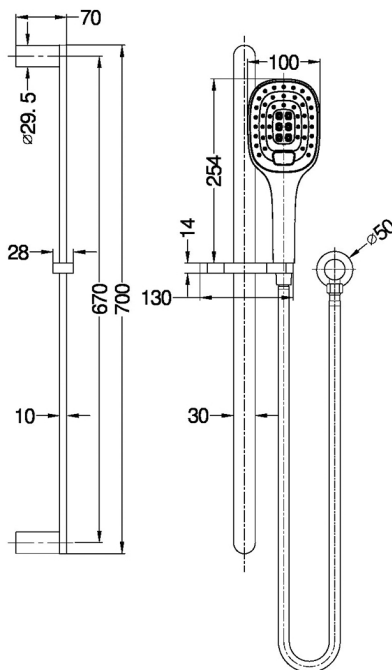

Nero

SHOWER RAIL

SPECIFICATION

PRODUCT CODE	YSW308
WELS RATING	4 STAR 7.5L/MIN
WATERMARK LICENSE	WM-060093
TEMPERATURE RATING	MIN 1°C-MAX 75°C
PRESSURE RATING	MIN 150KPa-MAX 500KPa

FINISH

	NR308CH	chrome
	NR308MB	matt black

PACKAGING INCLUDES

- 1x shower rail
- 1x handle shower
- 1x shower hose
- 1x elbow
- 1x installation kit

Dimensions are nominal measurements only.

Versions: 2019.12

www.nerotapware.com.au

SHOWER RAIL
YSW308

NOTE

1. Seal all wall penetrations with a neutral cure silicone.
2. The inlet of the shower hose is connect to a wall elbow installed by the plumber at a suitable height.
3. This is only an installation guide .Nero Tapware recommends having the product onsite before commencing rough in.
4. This product may not be suitable for use with gravity-fed water heaters, low pressure supply networks, instantaneous water heaters, tempering valves and thermostatic mixing valves