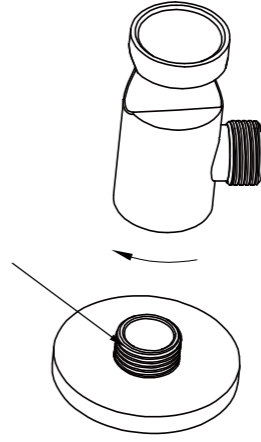

Packaging Includes

1x Hand Shower(Built- In Check Valve)
1x 1.5m Hose
1x Bracket

*Dimensions are nominal measurements only.

Nero

Installation Instruction

Important

All products must be installed by licensed plumbers.

All pipework must be thoroughly flushed prior to installation, as foreign materials may block the flow regulating device and reduce the flow of water.

1. Apply thread sealant or teflon tape on the outlet thread.

2. Put washer into bracket body.

Apply thread sealant or teflon tape

3. Pull back plate onto the outlet, and screw shower bracket body onto outlet.

4. Connect bracket and hand shower with hose. TEST & CHECK FOR LEAKS.