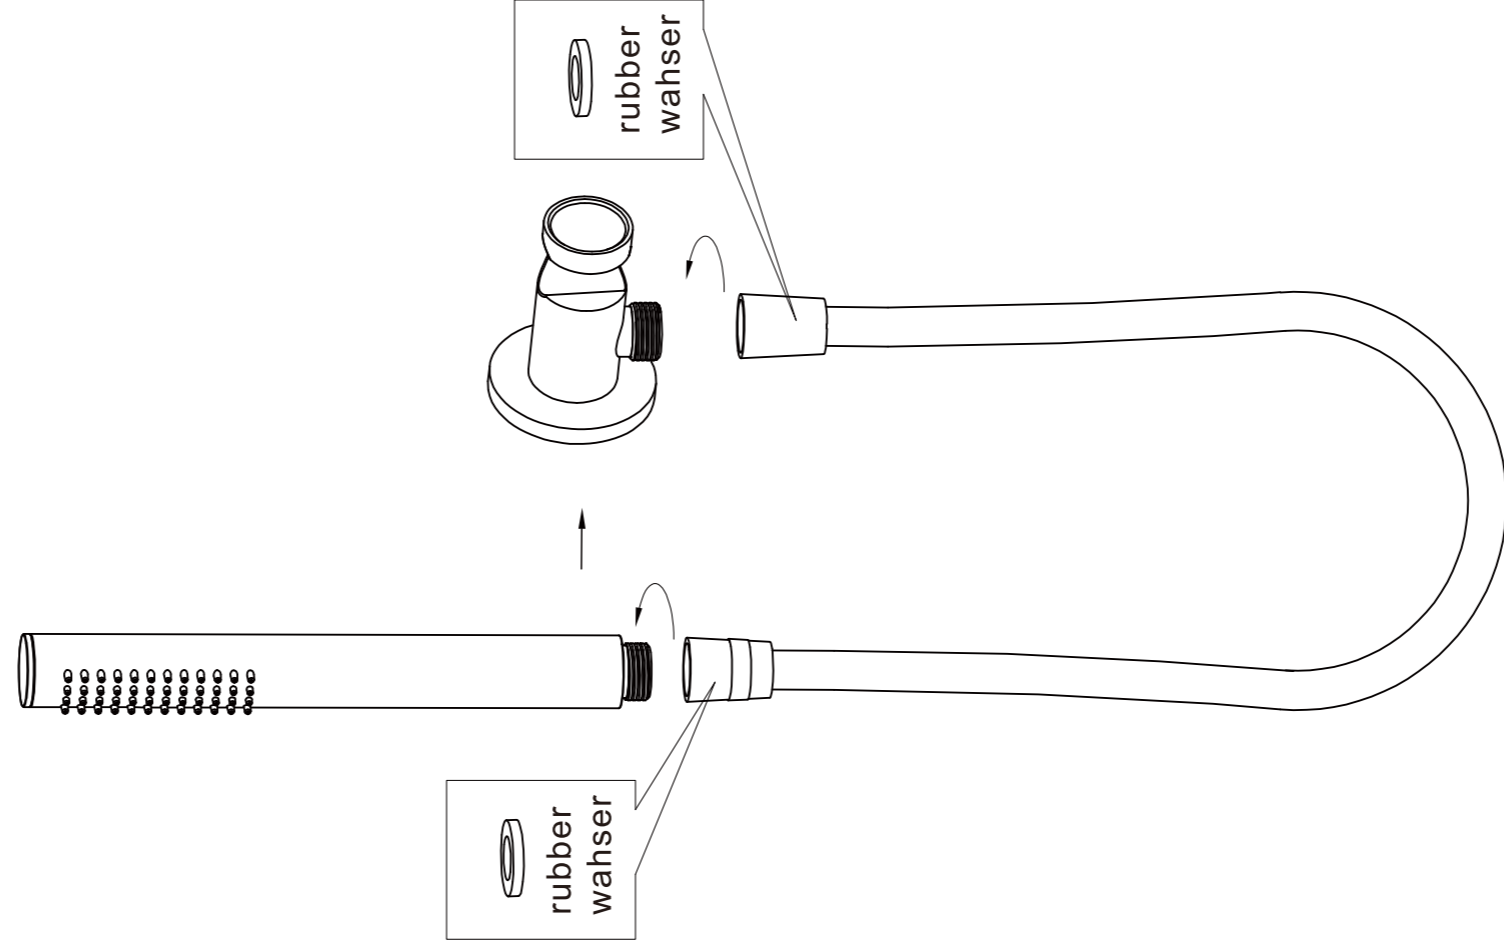

Packaging Includes

1x Hand Shower(Built- In Check Valve)
1x 1.5m Hose
1x Bracket

*Dimensions are nominal measurements only.

Nero

Installation Instruction

Important

All products must be installed by licensed plumbers.

All pipework must be thoroughly flushed prior to installation, as foreign materials may block the flow regulating device and reduce the flow of water.

1. Apply thread sealant or teflon tape on the outlet thread.

2. Put washer into bracket body.

Apply thread sealant or teflon tape

3. Pull back plate onto the outlet, and screw shower bracket body onto outlet.

4. Connect bracket and hand shower with hose. TEST & CHECK FOR LEAKS.