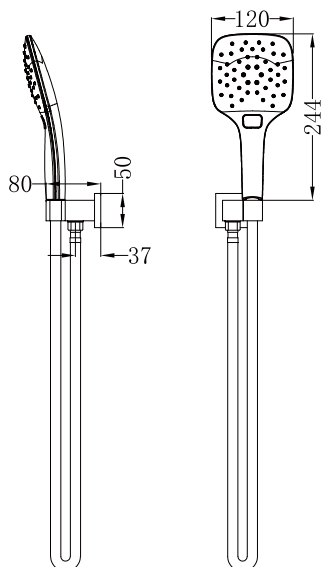

Rain Square 3 Function Shower On Bracket

Nero

Versions:202311

Drawing

Specifications

SKU

NR306

Watermark License

WM-060093

Temperature Rating

Min 1°C-Max 75°C

Pressure Rating

Min 150kpa - Max 500kpa

Finish

Chrome
NR306CH

Matte Black
NR306MB

Packaging Includes

1x Hand Shower(Built- In Check Valve)
1x 1.5m Hose
1x Bracket

*Dimensions are nominal measurements only.

Nero

Installation Instruction

Important

All products must be installed by licensed plumbers.

2. Put washer into bracket body.

Apply thread sealant or teflon tape

3. Pull back plate onto the outlet, and screw shower bracket body onto outlet.

4. Connect bracket and hand shower with hose. TEST & CHECK FOR LEAKS.