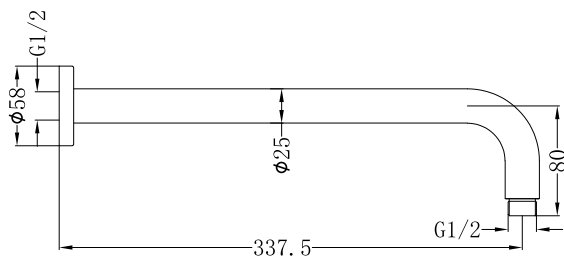

Drawing

Specifications

Temperature Rating

Min 1°C-Max 75°C

Pressure Rating

Min 150kpa - Max 500kpa

Packaging Includes

1x Shower Arm
1x Plate

Finish & SKU

Chrome NR502CH	Gun Metal NR502GM	Brushed Bronze NR502BZ	Graphite NR502GR
Matte Black NR502MB	Brushed Gold NR502BG	Matte White NR502MW	Brushed Nickel NR502BN

*Dimensions are nominal measurements only.