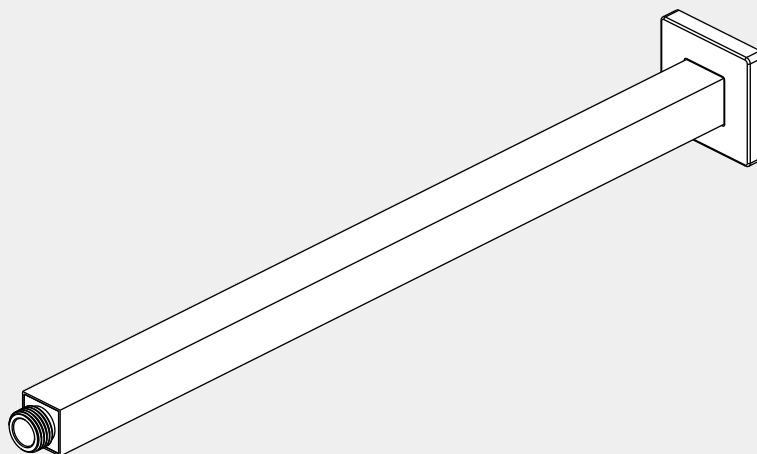

Square Ceiling Arm

150/300/450/600mm Length

Nero

Versions:202401