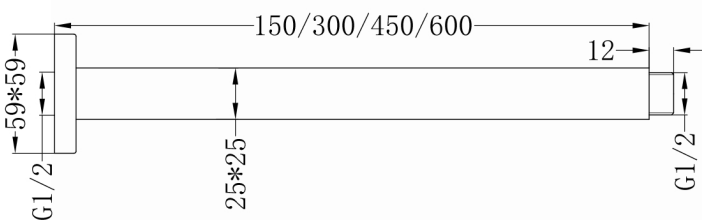

SQUARE CEILING ARM

SPECIFICATION

PRODUCT CODE	YSW504
WELS RATING	N/A
WATERMARK LICENSE	WM-060073
TEMPERATURE RATING	MIN 1°C-MAX 75°C
PRESSURE RATING	MIN 150KPa-MAX 500KPa

FINISH

	NR504150CH/NR504300CH/ chrome NR504450CH/NR504600CH
	NR504300MB/NR504450MB matte black
	NR504300BN brushed nickel

PACKAGING INCLUDES

- 1x shower arm
- 1x plate

Dimensions are nominal measurements only.

Versions: 2021.07