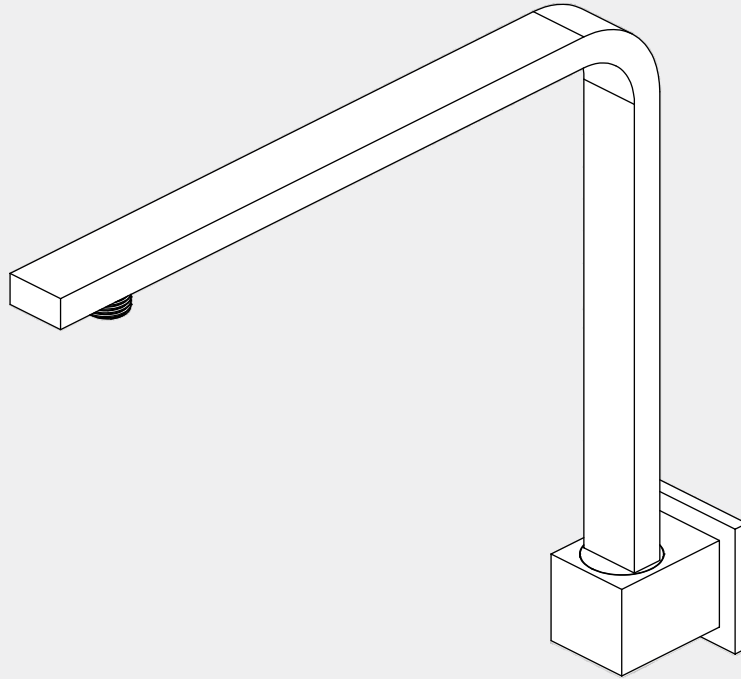

Square Swivel Shower Arm

Nero

Versions:202401

Drawing

Specifications

Temperature Rating

Min 1°C-Max 75°C

Pressure Rating

Min 150kpa - Max 500kpa

Packaging Includes

1x Shower Arm

Finish & SKU

● Chrome
NR505CH

● Gun Metal
NR505GM

● Brushed Nickel
NR505BN

● Matte Black
NR505MB

● Brushed Gold
NR505BG

*Dimensions are nominal measurements only.

INSTALLATION

Nero

info@nerotapware.com.au
nerotapware.com.au

11-13 Buontempo Road
Carrum Downs Vic 3201