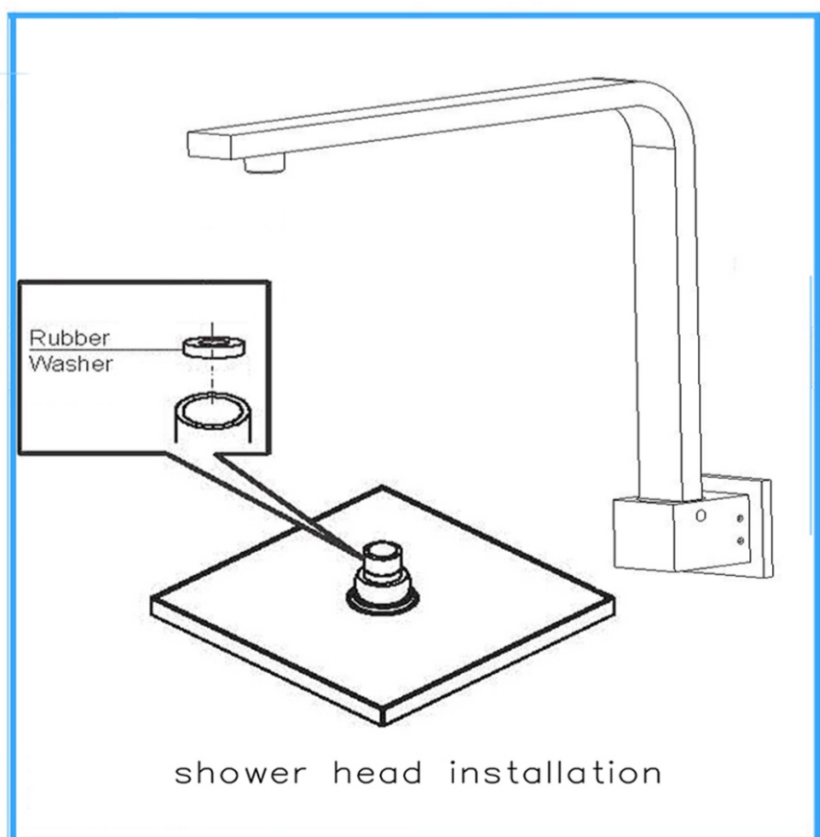

Square Swivel Shower Arm

Nero

Versions:202401

Drawing

Specifications

Temperature Rating

Min 1°C-Max 75°C

Pressure Rating

Min 150kpa - Max 500kpa

Packaging Includes

1x Shower Arm

Finish & SKU

● Chrome
NR505CH

● Gun Metal
NR505GM

● Brushed Nickel
NR505BN

● Matte Black
NR505MB

● Brushed Gold
NR505BG

*Dimensions are nominal measurements only.

INSTALLATION

Nero

info@nerotapware.com.au
nerotapware.com.au

11-13 Buontempo Road
Carrum Downs Vic 3201