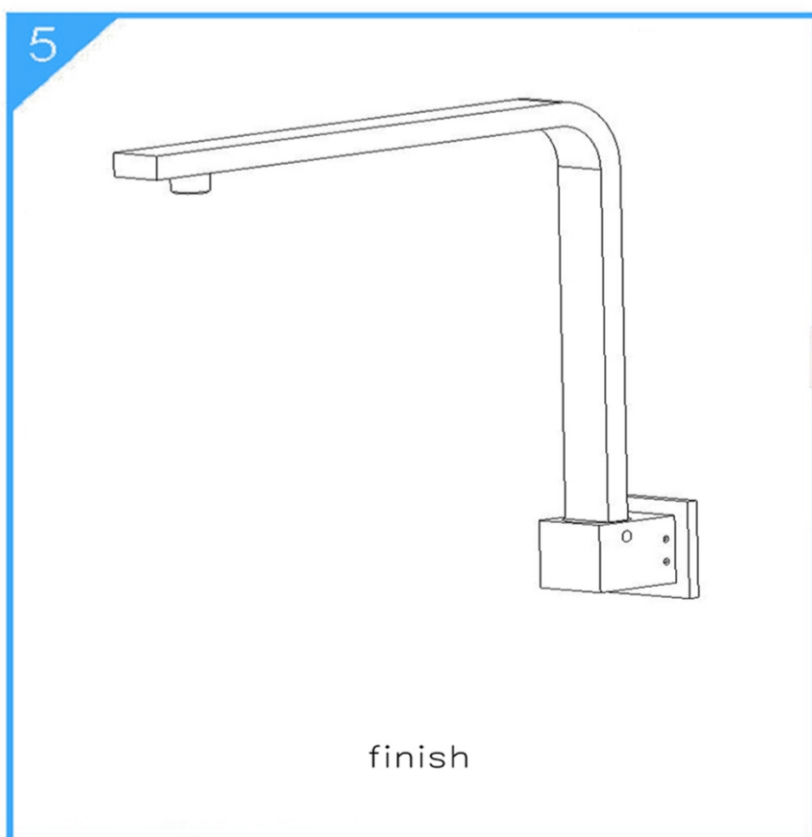

Square Swivel Shower Arm

Nero

Versions:202401

Drawing

Specifications

Temperature Rating

Min 1°C-Max 75°C

Pressure Rating

Min 150kpa - Max 500kpa

Packaging Includes

1x Shower Arm

Finish & SKU

● Chrome
NR505CH

● Gun Metal
NR505GM

● Brushed Nickel
NR505BN

● Matte Black
NR505MB

● Brushed Gold
NR505BG

*Dimensions are nominal measurements only.

INSTALLATION

Nero

info@nerotapware.com.au
nerotapware.com.au

11-13 Buontempo Road
Carrum Downs Vic 3201