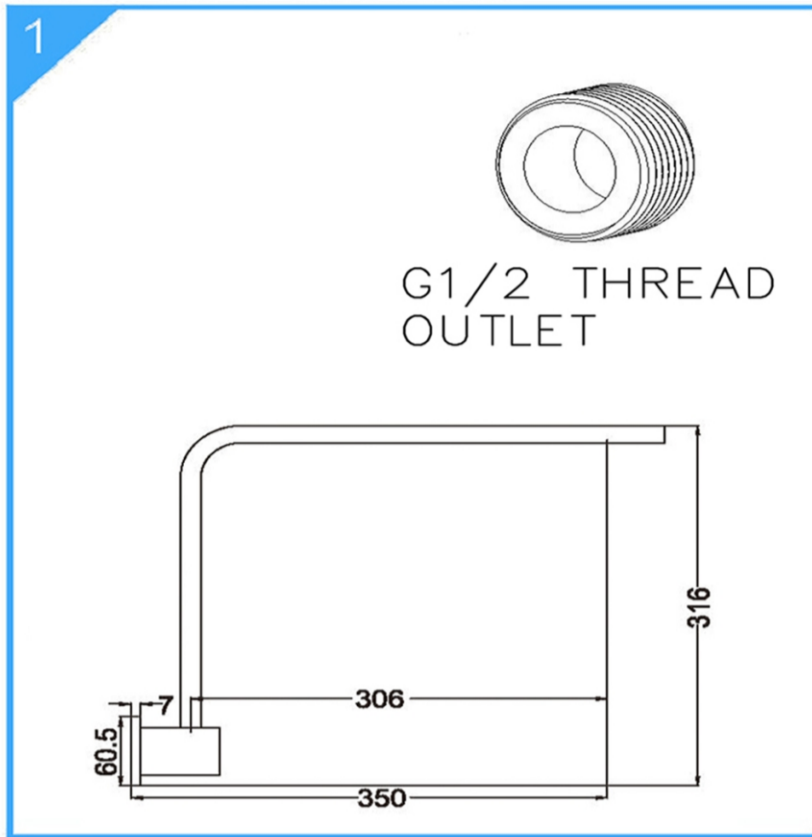

Square Swivel Shower Arm

Nero

Versions:202401

Drawing

Specifications

Temperature Rating

Min 1°C-Max 75°C

Pressure Rating

Min 150kpa - Max 500kpa

Packaging Includes

1x Shower Arm

Finish & SKU

● Chrome
NR505CH

● Gun Metal
NR505GM

● Brushed Nickel
NR505BN

● Matte Black
NR505MB

● Brushed Gold
NR505BG

*Dimensions are nominal measurements only.

INSTALLATION

Nero

info@nerotapware.com.au
nerotapware.com.au

11-13 Buontempo Road
Carrum Downs Vic 3201