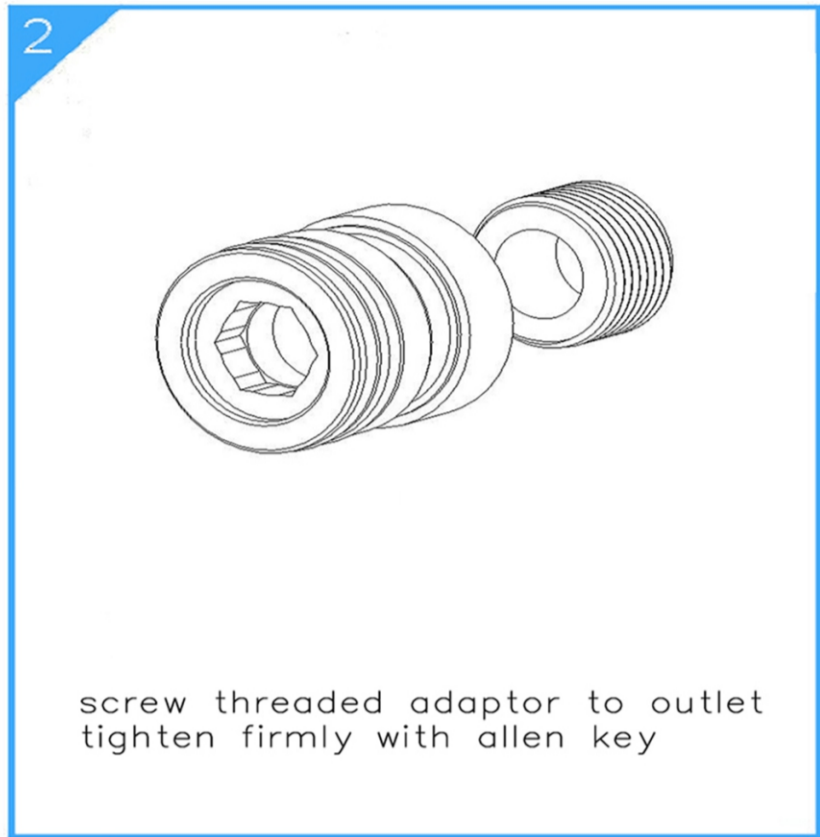

● Brushed Gold
NR505BG

*Dimensions are nominal measurements only.

INSTALLATION

Nero

info@nerotapware.com.au
nerotapware.com.au

11-13 Buontempo Road
Carrum Downs Vic 3201