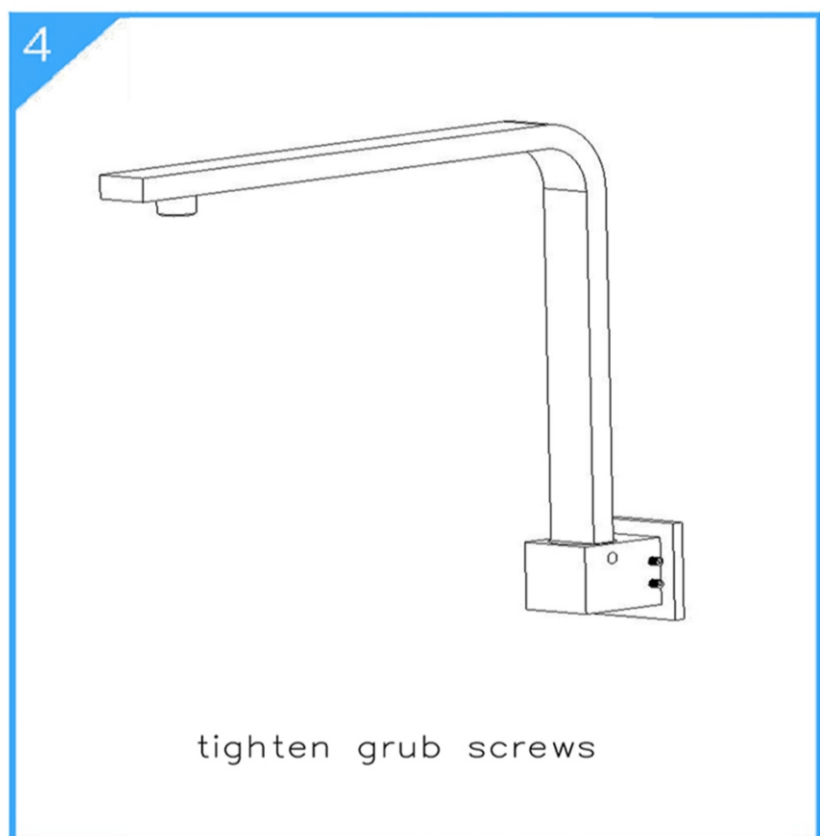

● Brushed Gold
NR505BG

*Dimensions are nominal measurements only.

INSTALLATION

Nero

info@nerotapware.com.au
nerotapware.com.au

11-13 Buontempo Road
Carrum Downs Vic 3201