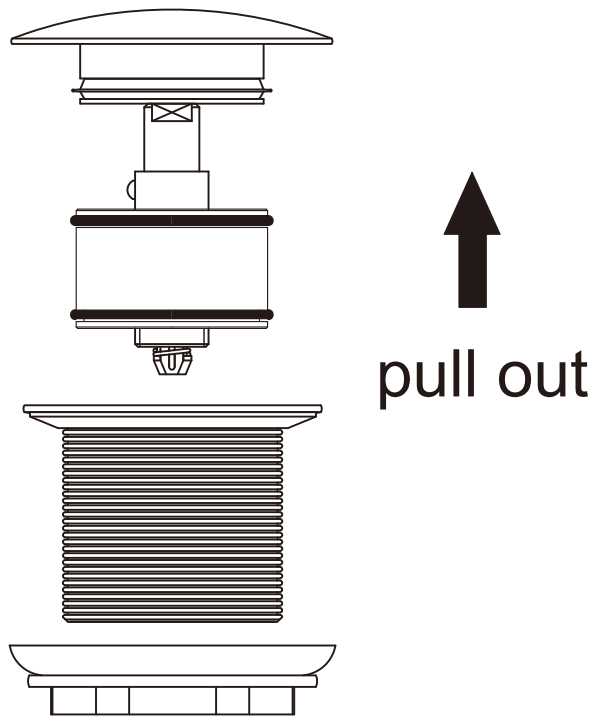

40mm Bath Pop-Up Plug With Removable Waste No Overflow

Nero

Versions:202401

Drawing

Specifications

Watermark License
WMK26021

Packaging Includes

1x pop up waste

*Dimensions are nominal measurements only.

Installation Instruction

1. Disassemble pop -up waste by pulling out the cap.

2. Put the thread pipe through the bath hole. Fit the rubber washer and tighten up the nut on thread pipe by screw driver.