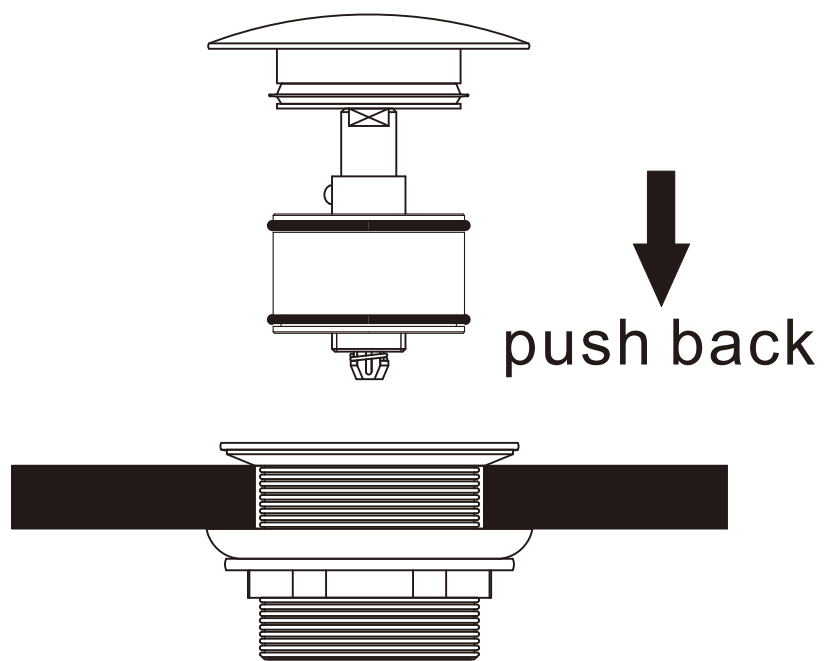

*Dimensions are nominal measurements only.

Installation Instruction

1. Disassemble pop -up waste by pulling out the cap.

2. Put the thread pipe through the bath hole. Fit the rubber washer and tighten up the nut on thread pipe by screw driver.

3. Push back the cap.

4. Finish, and check for leaks.

Nero

info@nerotapware.com.au
nerotapware.com.au

11-13 Buontempo Road
Carrum Downs Vic 3201