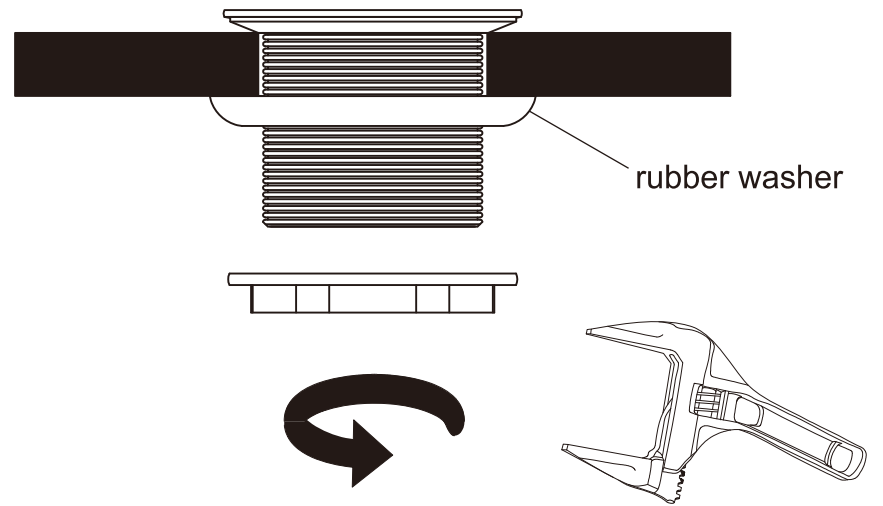

*Dimensions are nominal measurements only.

Installation Instruction

1. Disassemble pop -up waste by pulling out the cap.

2. Put the thread pipe through the bath hole. Fit the rubber washer and tighten up the nut on thread pipe by screw driver.

3. Push back the cap.

4. Finish, and check for leaks.

Nero

info@nerotapware.com.au
nerotapware.com.au

11-13 Buontempo Road
Carrum Downs Vic 3201