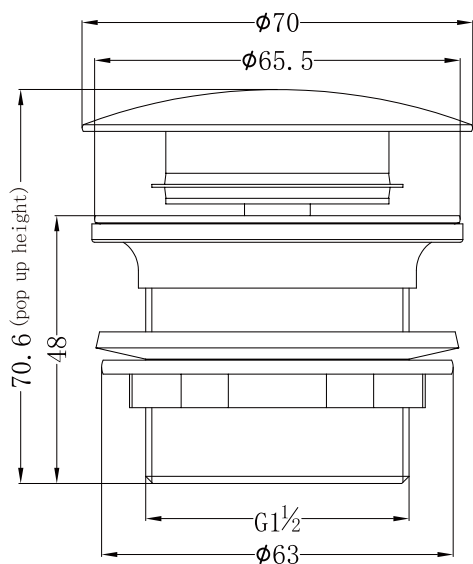

40mm Bath Pop-Up Plug With Removable Waste No Overflow

Nero

Versions:202401

Drawing

Specifications

Watermark License
WMK26021

Packaging Includes

1x pop up waste

*Dimensions are nominal measurements only.

Installation Instruction

1. Disassemble pop -up waste by pulling out the cap.

2. Put the thread pipe through the bath hole. Fit the rubber washer and tighten up the nut on thread pipe by screw driver.