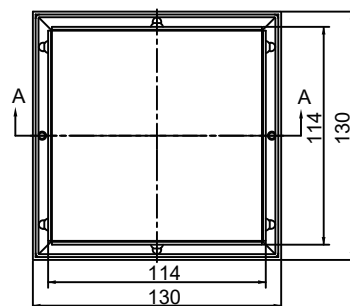

## Tile Insert Floor Waste 100mm Outlet

### SPECIFICATION

PRODUCT CODE	FW002
MATERIAL	304 stainless steel
SIZE	130*130*43mm
WATERMARK LICENSE	WM-032203
WARRANTY	10 years warranty