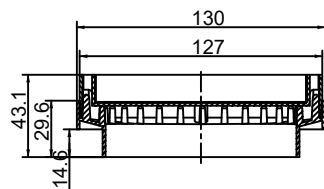

## Tile Insert Floor Waste 100mm Outlet

### SPECIFICATION

PRODUCT CODE	FW002
MATERIAL	304 stainless steel
SIZE	130*130*43mm
WATERMARK LICENSE	WM-032203
WARRANTY	10 years warranty