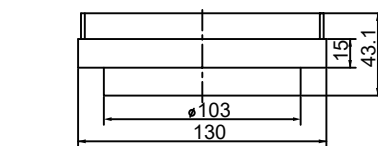

## Tile Insert Floor Waste 100mm Outlet

### SPECIFICATION

PRODUCT CODE	FW002
MATERIAL	304 stainless steel
SIZE	130*130*43mm
WATERMARK LICENSE	WM-032203
WARRANTY	10 years warranty