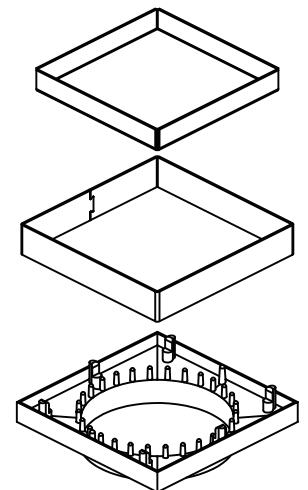

## Tile Insert Floor Waste 100mm Outlet

### SPECIFICATION

PRODUCT CODE	FW002
MATERIAL	304 stainless steel
SIZE	130*130*43mm
WATERMARK LICENSE	WM-032203
WARRANTY	10 years warranty