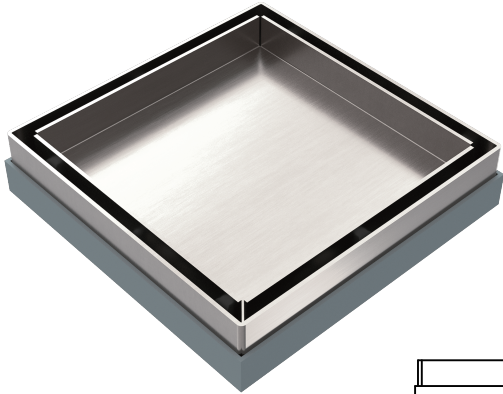

## Tile Insert Floor Waste 100mm Outlet

### SPECIFICATION

PRODUCT CODE	FW002
MATERIAL	304 stainless steel
SIZE	130*130*43mm
WATERMARK LICENSE	WM-032203
WARRANTY	10 years warranty