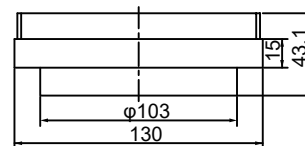

### SPECIFICATION

PRODUCT CODE	FW002
MATERIAL	304 stainless steel
SIZE	130*130*43mm
WATERMARK LICENSE	WM-032203
WARRANTY	10 years warranty