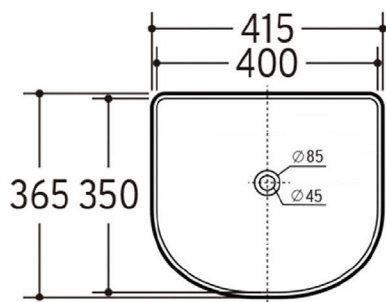

ARCHIE CERAMIC

Gloss White Fluted Basin

Above Counter Collection

Product Information

| | |
|---------------------|---|
| Code | OT4136C |
| Size | 415x365x100mm |
| Mounting | Above Counter |
| Features | French Fluted Detail Design Gloss White Finish Arch Shape Waste Hole is in the centre of Basin |
| Gross Weight | Approximately 9.0 kg |

** Waste not included **

Top View

Side View

Waste Hole is Not in the centre of Basin, please cut stone waste hole according to Basin specs.

Note: Due to the nature of the material, dimensions should be used only as a guide, each sink can vary 1-2%. It is recommended that the sink is measured on site before cabinetry is built.