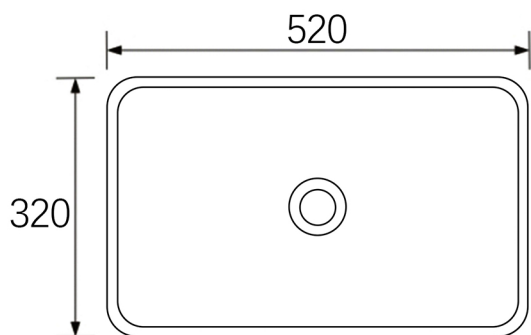

## Square Concrete White Basin 520X320X120mm

Above Counter Collection

### Product Information

<b>Code</b>	OT5232CONW
<b>Dimensions</b>	Length: 520mm Width: 320mm Height: 120mm
<b>Mounting</b>	Above Counter
<b>Features</b>	Concrete White Finishing Requires 32mm Waste
<b>Gross Weight</b>	Approximately 13.5kg

\*\* Waste not included \*\*

Top View

Side View

Note: Due to the nature of the material, dimensions should be used only as a guide, each sink can vary 1-2%. It is recommended that the sink is measured on site before cabinetry is built.