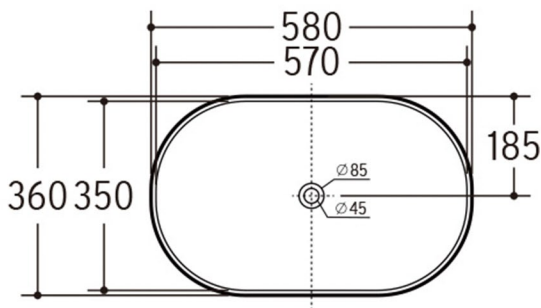

### Product Information

<b>Code</b>	OT5836MB
<b>Size</b>	580x360x100mm
<b>Mounting</b>	Above Counter
<b>Features</b>	French Fluted Detail Design Matte Black Finish Oval Shape
<b>Gross Weight</b>	Approximately 10.7 kg

\*\* Waste not included \*\*

Top View

Side View

Note: Due to the nature of the material, dimensions should be used only as a guide, each sink can vary 1-2%. It is recommended that the sink is measured on site before cabinetry is built.