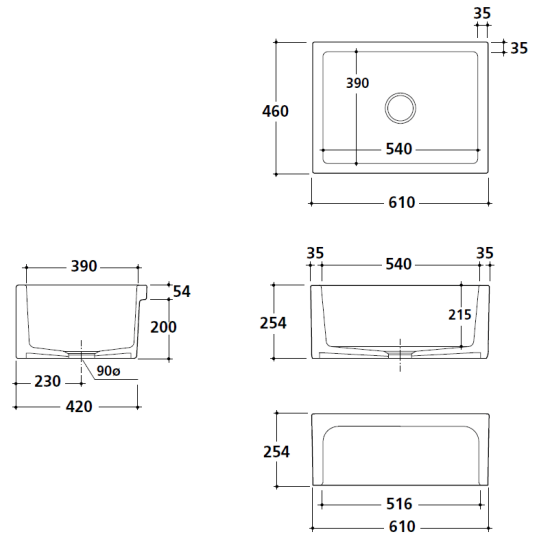

Patri 60 x 46 Fine Fireclay Single Bowl Butler Sink

Code: PA60FS

Specifications

- Designed & Handcrafted in Italy
- Manufactured from fine fireclay
- Nano glaze for ease of cleaning
- 35mm thickness walls for ultimate durability
- Basket waste included
- Suitable for use with food waste disposer – we recommend purchase of an extended flange and a model with anti-vibration collar
- This sink is reversible, so it can be installed with flat or ribbed/farmhouse side facing out.
- Capacity: 44L
- Internal depth: 215mm
- Finish: White Gloss
- Mounting options: Butler (front showing), Counter Top (glazed on all 4 sides), Under Counter (framework required)
- Note: Fine Fireclay is a natural product and therefore subject to variations. This should be seen as a quality that adds to its unique natural beauty. Variations +/- 2% to the specifications are common and acceptable and are within industry tolerance. We always recommend the cabinet maker and stone provider has the actual sink with them to measure before making cabinetry or cutting stone. For more information please visit our Installation Care & Warranty page or Contact Us.