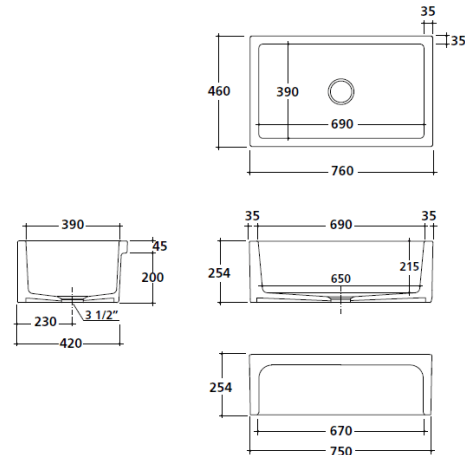

## Patri 75 x 46 Fine Fireclay Single Bowl Butler Sink

**Code:** PA75FS

BATHROOM | KITCHEN | LAUNDRY | TRADITIONAL & HAMPTONS STYLE SPECIALISTS

### Specifications

- Designed & Handcrafted in Italy
- Manufactured from fine fireclay
- Nano glaze for ease of cleaning
- 35mm thickness walls for ultimate durability
- Basket waste included
- Suitable for use with food waste disposer – we recommend purchase of an extended flange and a model with anti-vibration collar
- This sink is reversible, so it can be installed with flat or ribbed/farmhouse side facing out.
- Capacity: 57L
- Internal depth: 215mm
- Finish: White Gloss
- Mounting options: Butler (front showing), Counter Top (glazed on all 4 sides), Under Counter (framework required)
- Note: Fine Fireclay is a natural product and therefore subject to variations. This should be seen as a quality that adds to its unique natural beauty. Variations +/- 2% to the specifications are common and acceptable and are within industry tolerance. We always recommend the cabinet maker and stone provider has the actual sink with them to measure before making cabinetry or cutting stone. For more information please visit our Installation Care & Warranty page or Contact Us.