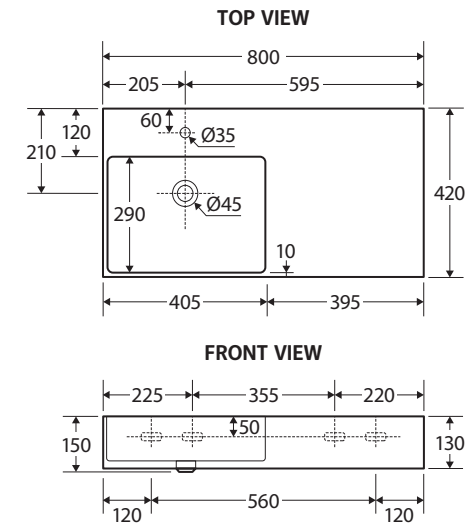

# Petra 800

## WALL BASIN, LEFT BOWL

### Features

- Can be installed for AS1482.1:2021 Accessible compliance
- Large integrated shelf for extra storage space
- Gloss white finish
- Vitreous china
- One tap hole with overflow
- Requires 32 mm overflow waste (not included)
- Chrome overflow ring and wall mounting bolts included
- Capacity: 6.5 litres

While we aim to ensure specifications are correct at the time of publication, Fienza reserves the right to make modifications without prior notice. Physical colour may vary from image shown. All measurements are shown in millimetres. For ceramic products, please allow +/- 10 mm tolerance for manufacturing variance. Always use physical product measurements for mark-ups and roughing-in as the technical drawing may differ from actual product received.