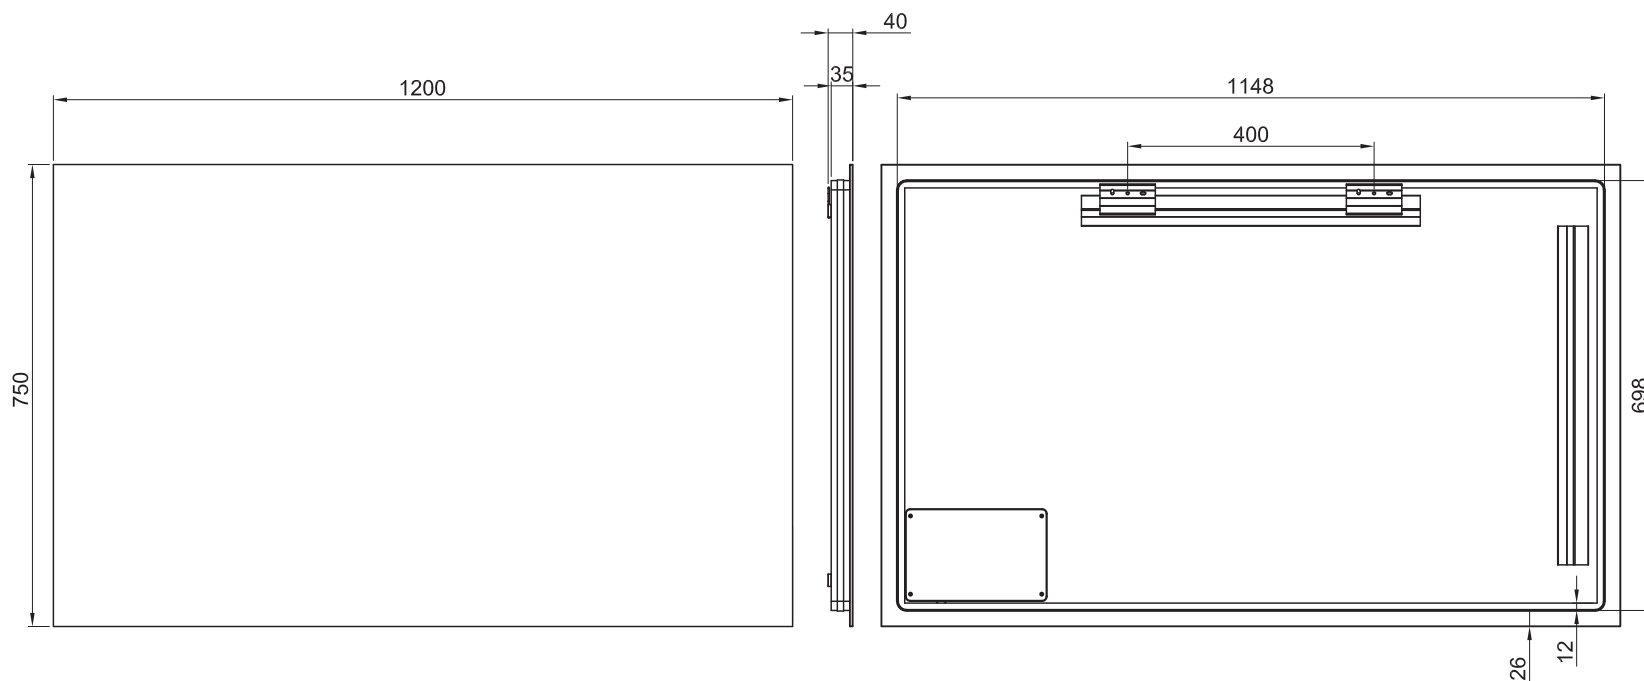

R-SERIES: RECTANGLE SHAPE

LED MIRROR

SPECIFICATIONS

WIDTH	1200mm
HEIGHT	750mm
DEPTH	from 35-40mm
TOTAL WEIGHT	Less than or equal to 20kg

AVAILABLE FEATURES

Copper Free Mirror
LED Lighting
Backlit
Portrait/Landscape

Sizes are in mm and nominal and should be checked prior to installation. Actual colours may vary so please check colour samples before ordering. Installation is acceptance of our products. Installation of faulty, warped, chipped or damaged products will void our warranty.

R-SERIES: RECTANGLE SHAPE

LED MIRROR WITH COLOURED ALUMINIUM FRAME

PRODUCT CODE

RN12075 – BB/BN/GM/MB/MW

SPECIFICATIONS

WIDTH	1205mm
HEIGHT	755mm
DEPTH	from 38-43mm
TOTAL WEIGHT	Less than or equal to 20kg

AVAILABLE FEATURES