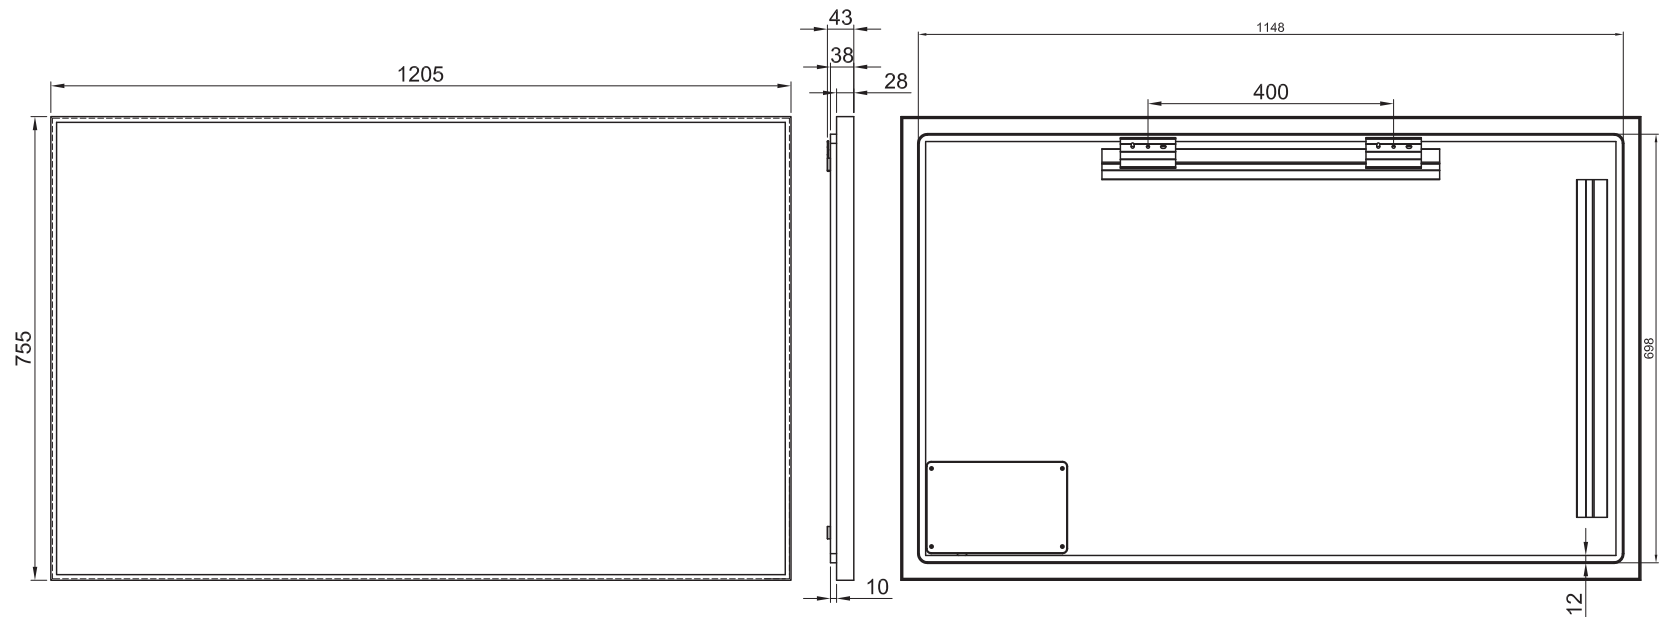

R-SERIES: RECTANGLE SHAPE

LED MIRROR WITH COLOURED ALUMINIUM FRAME

PRODUCT CODE

RN12075 – BB/BN/GM/MB/MW

SPECIFICATIONS

WIDTH	1205mm
HEIGHT	755mm
DEPTH	from 38-43mm
TOTAL WEIGHT	Less than or equal to 20kg

AVAILABLE FEATURES

Copper Free Mirror
LED Lighting
Backlit
Portrait/Landscape

OPTIONAL UPGRADES

Bluetooth
Demister
Adjustable Colour Temperature
Touch sensor

LIGHTING SPECIFICATIONS

CRI >80

CCT OPTIONS

Warm White	2700K
Remer Standard	4000K
Cool White	6500K
2700-6500K	

INSTALLATION

Wall mount
Input voltage: 220-240v 50Hz

Sizes are in mm and nominal and should be checked prior to installation. Actual colours may vary so please check colour samples before ordering. Installation is acceptance of our products. Installation of faulty, warped, chipped or damaged products will void our warranty.

13-15 Edison Road, Dandenong South VIC 3175
T (03) 9706 6663 E sales@remer.com.au W remer.com.au