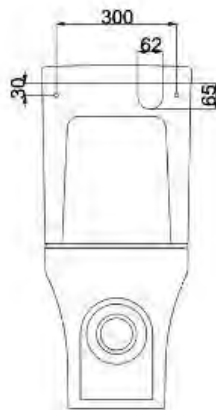

# Castano

Bathroom and Kitchen Collection

The more stars the more water efficient

**WATER RATING**  
www.waterrating.gov.au

**3.3** litres average flush  
4.5 L per full flush / 3 L per half flush

In accordance with AS/NZS 6400

**Licence No. 1371**  
GAMBIT IMP. & EXP. CO.,LTD

Code ROSWFPW / ROSWFPW-AH\*(UF Seat)

## Rossi RIMLESS Wall Faced Toilet Suite

- S Trap vario bend included
- (Adj 90 - 180mm setout)
- 815mm Floor to Center & 80mm from
- Center to Left Hand Side
- Interchangeable bottom and rear water entry
- Interchangeable bottom R/L inlet
- Soft close seat (Quick release)
- 4 Star 3.3 Litres average flush
- WDI valves
- 20 year on vitreous china product replacement only
- 5 year on UV resistance product replacement only
- 3 year product replacement only
- 1 year product replacement and labour (does not cover loose seat)