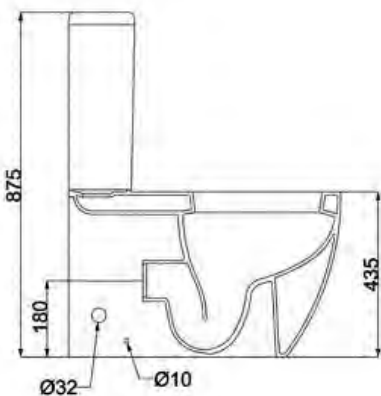

# Castano

Bathroom and Kitchen Collection

The more stars the more water efficient

**WATER RATING**  
www.waterrating.gov.au

**3.3** litres average flush  
4.5 L per full flush / 3 L per half flush

In accordance with AS/NZS 6400

**Licence No. 1371**  
GAMBIT IMP. & EXP. CO.,LTD

Code ROSWFPW / ROSWFPW-AH\*(UF Seat)

## Rossi RIMLESS Wall Faced Toilet Suite

- S Trap vario bend included
- (Adj 90 - 180mm setout)
- 815mm Floor to Center & 80mm from
- Center to Left Hand Side
- Interchangeable bottom and rear water entry
- Interchangeable bottom R/L inlet
- Soft close seat (Quick release)
- 4 Star 3.3 Litres average flush
- WDI valves
- 20 year on vitreous china product replacement only
- 5 year on UV resistance product replacement only
- 3 year product replacement only
- 1 year product replacement and labour (does not cover loose seat)