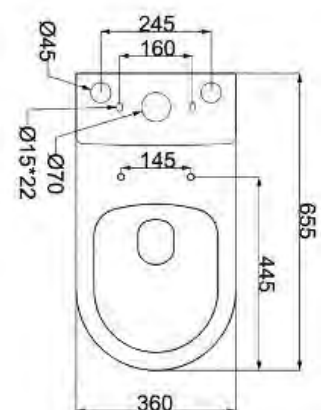

Code ROSWFPW / ROSWFPW-AH*(UF Seat)

Rossi RIMLESS Wall Faced Toilet Suite

- S Trap vario bend included
- (Adj 90 - 180mm setout)
- 815mm Floor to Center & 80mm from
- Center to Left Hand Side
- Interchangeable bottom and rear water entry
- Interchangeable bottom R/L inlet
- Soft close seat (Quick release)
- 4 Star 3.3 Litres average flush
- WDI valves
- 20 year on vitreous china product replacement only
- 5 year on UV resistance product replacement only
- 3 year product replacement only
- 1 year product replacement and labour (does not cover loose seat)