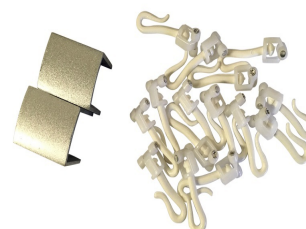

SHOWER SEATS & SHOWER RELATED

SCT_1200X1200MM

1200mm x 1200mm L Bend Shower Curtain Track System

Specification

Specify	SCT_1200X1200MM Micro Shower Curtain Track L Shape
Size	1200 x 1200mm - L Shape Also available SCT_1600x1600mm
Components	Anodised Aluminium Track, Anodised Aluminium Ceiling Suspension Rod, Hooks & Wall Mount Bracket
Mounting	Concealed Screw Fix
Note	- Both tracks and rods can be cut to size, however this is not available prior to shipping. - Curtains sold separately – see ML-SC Series .
Supplied with	SCT_HOOKBAG- Spare Hook Bags suit Track SCT_SUPPORTROD- Ceiling Support Rod 1000mm suit Metlam Shower Tracks SCT_WALLBRACKET- Wall Mount Bracket for Track
Also Available	SCT_1200X1200MM_PACK - 4 piece pack SCT_1600X1600MM_PACK - 4 piece pack