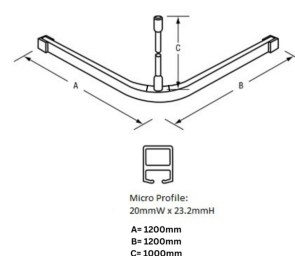

SHOWER SEATS & SHOWER RELATED

SCT_1200X1200MM

1200mm x 1200mm L Bend Shower Curtain Track System

Specification

Specify	SCT_1200X1200MM Micro Shower Curtain Track L Shape
Size	1200 x 1200mm - L Shape Also available SCT_1600x1600mm
Components	Anodised Aluminium Track, Anodised Aluminium Ceiling Suspension Rod, Hooks & Wall Mount Bracket
Mounting	Concealed Screw Fix
Note	- Both tracks and rods can be cut to size, however this is not available prior to shipping. - Curtains sold separately – see ML-SC Series .
Supplied with	SCT_HOOKBAG- Spare Hook Bags suit Track SCT_SUPPORTROD- Ceiling Support Rod 1000mm suit Metlam Shower Tracks SCT_WALLBRACKET- Wall Mount Bracket for Track
Also Available	SCT_1200X1200MM_PACK - 4 piece pack SCT_1600X1600MM_PACK - 4 piece pack